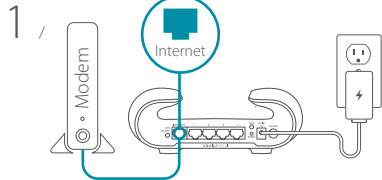

Quick Installation Guide

M30

AX3000 Wi-Fi 6 Smart Mesh Router

x1

x1

x1

x1