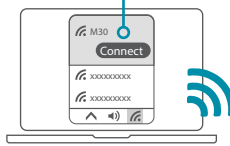

## Option 2

3 /

Wi-Fi Name (SSID): M30-XXXX  
Wi-Fi password: XXXXXXXXXX

4 /

<http://xxxx.devicesetup.net/>  
(XXXX represents the last 4 characters of the MAC address)  
Device Password: XXXXXX