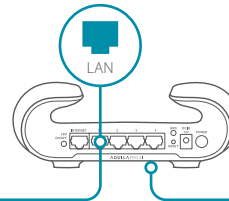

## Option 2

3 /

Wi-Fi Name (SSID): M30-XXXX  
Wi-Fi password: XXXXXXXXXX

4 /

<http://xxxx.devicesetup.net/>  
(XXXX represents the last 4 characters of the MAC address)  
Device Password: XXXXXX

## Option 3

3 /

4 /

<http://xxxx.devicesetup.net/>  
(XXXX represents the last 4 characters of the MAC address)  
Device Password: XXXXXX