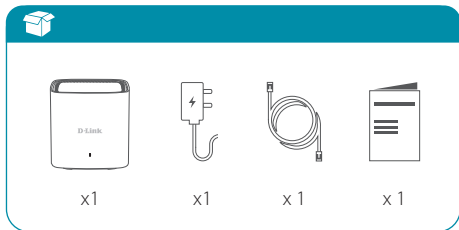

## Quick Start Guide

M15

AX1500 Mesh Router

<https://eu.dlink.com/support>