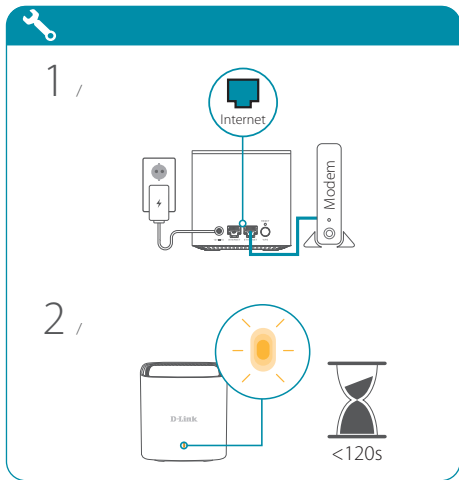

## Quick Start Guide

M15

AX1500 Mesh Router

<https://eu.dlink.com/support>