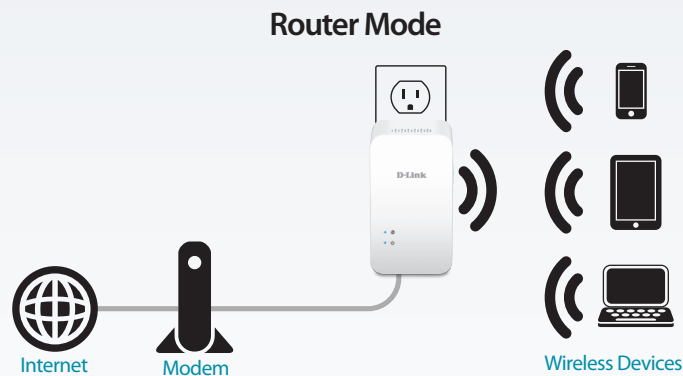

Security Features to Keep Your Network Safe

The GO-RTW-N300 has a host of security features, meaning you can access the Internet without fear of your information being compromised. WPA/WPA2 encryption secures wireless traffic across your network, preventing unauthorized access and eavesdropping. No matter whether you are shopping online, doing your banking, or accessing your personal information, the GO-RTW-N300 keeps your data and your network safe.

Compact and Convenient

Whether you're at home or abroad, the Wireless N300 Easy Wall-Plug Router allows you to create an instant wireless network for all your devices. It's perfectly portable and ideal for travel, so you can keep it in your bag and take your wireless network with you wherever you go. The GO-RTW-N300 is also great for home use; it plugs directly into the wall and stays out of your way, blending in with your home decor.

Technical Specifications

General

Device Interfaces	• 802.11n/g/b wireless • 10/100 WAN (Internet) port • 10/100 LAN port	• WPS button • Reset button
LEDs	• Power LED	• Internet LED
Standards	• IEEE 802.11n/g/b • IEEE 802.3	• IEEE 802.3u
Wireless Modes	• Router Mode	• Access Point Mode
Wireless Frequency Range	• 2.4 GHz to 2.4835 GHz	
Antennas	• Internal antenna	
Plug Type	• EU plug