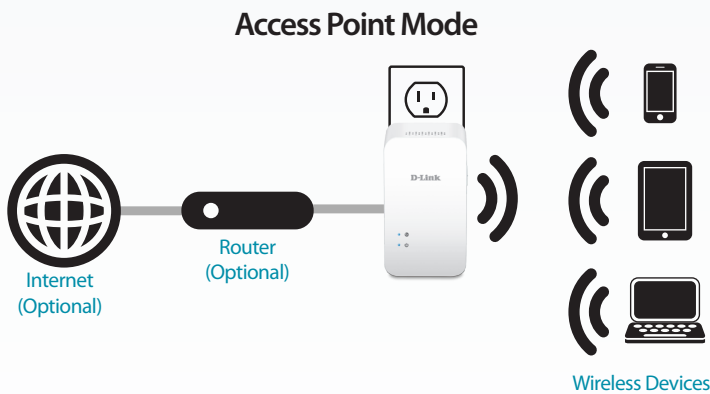

Security Features to Keep Your Network Safe

The GO-RTW-N300 has a host of security features, meaning you can access the Internet without fear of your information being compromised. WPA/WPA2 encryption secures wireless traffic across your network, preventing unauthorized access and eavesdropping. No matter whether you are shopping online, doing your banking, or accessing your personal information, the GO-RTW-N300 keeps your data and your network safe.

Compact and Convenient

Whether you're at home or abroad, the Wireless N300 Easy Wall-Plug Router allows you to create an instant wireless network for all your devices. It's perfectly portable and ideal for travel, so you can keep it in your bag and take your wireless network with you wherever you go. The GO-RTW-N300 is also great for home use; it plugs directly into the wall and stays out of your way, blending in with your home decor.

Technical Specifications

General

Device Interfaces	• 802.11n/g/b wireless • 10/100 WAN (Internet) port • 10/100 LAN port	• WPS button • Reset button
LEDs	• Power LED	• Internet LED
Standards	• IEEE 802.11n/g/b • IEEE 802.3	• IEEE 802.3u
Wireless Modes	• Router Mode	• Access Point Mode
Wireless Frequency Range	• 2.4 GHz to 2.4835 GHz	
Antennas	• Internal antenna	
Plug Type	• EU plug