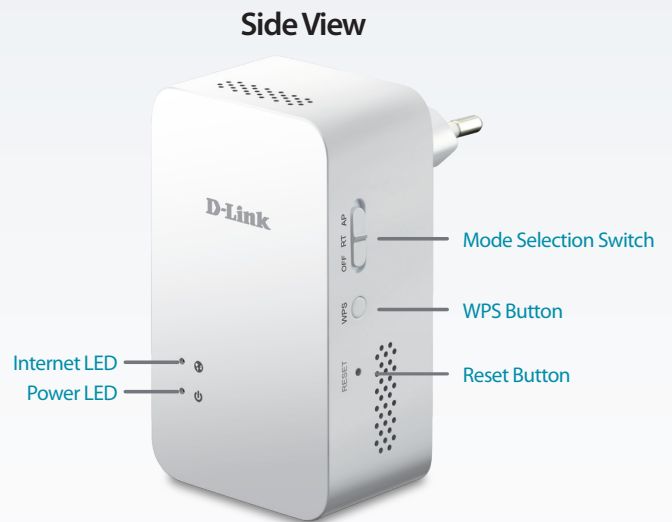

Security Features to Keep Your Network Safe

The GO-RTW-N300 has a host of security features, meaning you can access the Internet without fear of your information being compromised. WPA/WPA2 encryption secures wireless traffic across your network, preventing unauthorized access and eavesdropping. No matter whether you are shopping online, doing your banking, or accessing your personal information, the GO-RTW-N300 keeps your data and your network safe.

Compact and Convenient

Whether you're at home or abroad, the Wireless N300 Easy Wall-Plug Router allows you to create an instant wireless network for all your devices. It's perfectly portable and ideal for travel, so you can keep it in your bag and take your wireless network with you wherever you go. The GO-RTW-N300 is also great for home use; it plugs directly into the wall and stays out of your way, blending in with your home decor.

Technical Specifications

General

Device Interfaces	• 802.11n/g/b wireless • 10/100 WAN (Internet) port • 10/100 LAN port	• WPS button • Reset button
LEDs	• Power LED	• Internet LED
Standards	• IEEE 802.11n/g/b • IEEE 802.3	• IEEE 802.3u
Wireless Modes	• Router Mode	• Access Point Mode
Wireless Frequency Range	• 2.4 GHz to 2.4835 GHz	
Antennas	• Internal antenna	
Plug Type	• EU plug