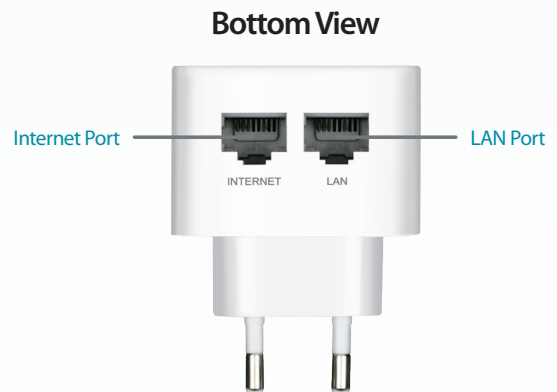

Security Features to Keep Your Network Safe

The GO-RTW-N300 has a host of security features, meaning you can access the Internet without fear of your information being compromised. WPA/WPA2 encryption secures wireless traffic across your network, preventing unauthorized access and eavesdropping. No matter whether you are shopping online, doing your banking, or accessing your personal information, the GO-RTW-N300 keeps your data and your network safe.

Compact and Convenient

Whether you're at home or abroad, the Wireless N300 Easy Wall-Plug Router allows you to create an instant wireless network for all your devices. It's perfectly portable and ideal for travel, so you can keep it in your bag and take your wireless network with you wherever you go. The GO-RTW-N300 is also great for home use; it plugs directly into the wall and stays out of your way, blending in with your home decor.

Technical Specifications

General

Device Interfaces	• 802.11n/g/b wireless • 10/100 WAN (Internet) port • 10/100 LAN port	• WPS button • Reset button
LEDs	• Power LED	• Internet LED
Standards	• IEEE 802.11n/g/b • IEEE 802.3	• IEEE 802.3u
Wireless Modes	• Router Mode	• Access Point Mode
Wireless Frequency Range	• 2.4 GHz to 2.4835 GHz	
Antennas	• Internal antenna	
Plug Type	• EU plug