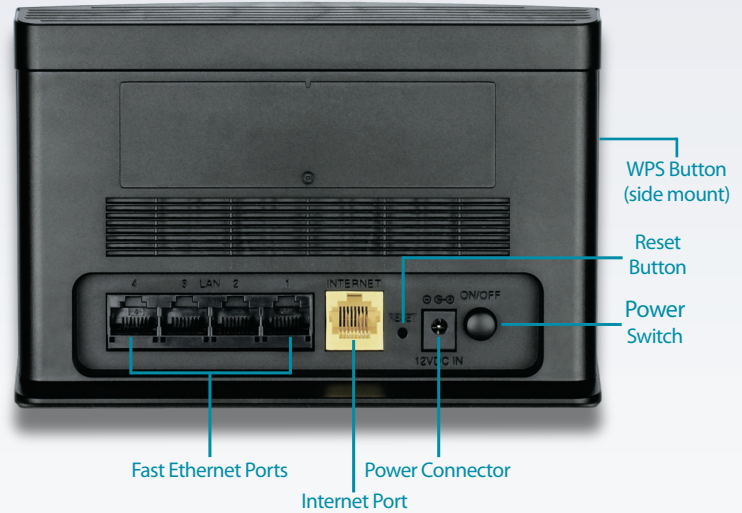

Easy to Set Up, Easy to Secure

Sharing your Internet connection doesn't have to be a complicated process - just open a web browser to access the Setup Wizard and follow the easy step-by-step instructions to get started. Create a secure network with the touch of a button using Wi-Fi Protected Setup, which instantly creates a secure connection to a new device without the need to enter settings or passwords.

Security Features to Keep Your Network Safe

The GO-RT-N300 has a host of security features, meaning you can access the Internet without fear of your information being compromised. WPA/WPA2 encryption secures wireless traffic across your network, preventing unauthorized access and eavesdropping, and the NAT firewall protects your network from attacks and intrusions via the Internet. No matter whether you are shopping online, doing your banking, or accessing your personal information, the GO-RT-N300 keeps your data and your network safe.

Modern, Sleek Design

The unique design of the Wireless N 300 Easy Router means that you don't need to hide another piece of tech clutter in your home. With all its ports and connectors discreetly hidden on the back of the device, you can proudly display your GO-RT-N300 as a stylish addition to any modern home.

Rear View

Technical Specifications		
General		
Device Interfaces	• Wireless N 300 • Four 10/100 LAN ports	• 10/100 WAN (Internet) port
Antenna	• Internal Antenna	
Standards	• IEEE 802.11n/g/b • IEEE 802.3	• IEEE 802.3u • IEEE 802.3x
LEDs	• Power LED	• Internet LED
Minimum System Requirements	• Windows 7/Vista/XP SP3, or Mac OS X 10.4 or higher • Microsoft Internet Explorer 6 or higher, Firefox 1.5 or higher, or other Java-enabled browser	• Network Interface Card • Cable or DSL Modem • Subscription with an Internet Service Provider
Functionality		
Security	• WPA & WPA2 (Wi-Fi Protected Access)	• Wi-Fi Protected Setup (WPS) - PIN/PBC
Advanced Features	• Web Setup Wizard • UPnP support	• Active Firewall - Network Address Translation (NAT) • Repeater Mode