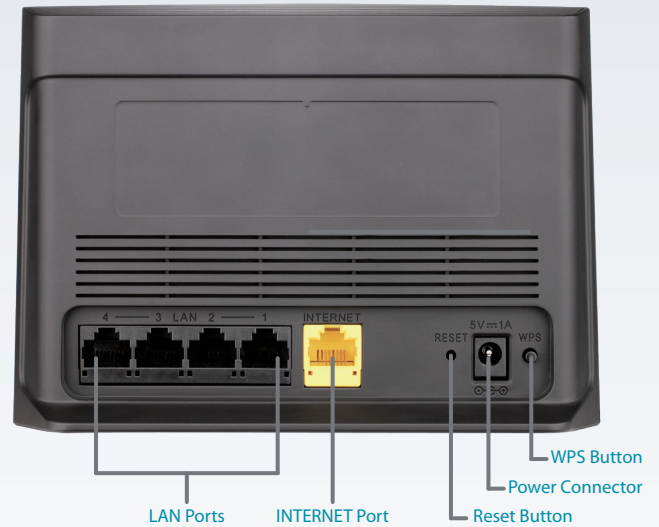

Modern, Artistic Design

The unique design of the Wireless N 150 Easy Router means that you don't need to hide another piece of tech clutter in your home. With all ports and connectors discreetly hidden on the back of the device, you can proudly display your GO-RT-N150 as a seamless part of any modern home.

Rear View

Technical Specifications		
General		
Device Interfaces	- Wireless N 150 - Four 10/100 LAN ports	10/100 INTERNET WAN port
Antenna	Internal antenna	
Standards	- IEEE 802.11g/b, compatible with 802.11n devices - IEEE 802.3	- IEEE 802.3u - IEEE 802.3x
LEDs	Power LED	Internet LED
Minimum System Requirements	- Windows 7/Vista/XP SP3 or Mac OS X 10.4 or higher² - Microsoft Internet Explorer 6 or higher, Firefox 1.5 or higher, or other Java-enabled browser	- Network Interface Card - Cable or DSL Modem - Subscription with an Internet Service Provider
Functionality		
Security	WPA & WPA2 (Wi-Fi Protected Access)	Wi-Fi Protected Setup (WPS) - PIN/PBC
Advanced Features	- Web Setup Wizard - UPnP support	- Dual Active Firewall - Network Address Translation (NAT) - Stateful Packet Inspection (SPI)
Physical		
Dimensions	54.0 x 158.0 x 113.0 mm (2.1 x 6.2 x 4.4 inches)	
Weight	162.4 grams (0.36 lbs)	
Temperature	0 to 40 °C (32 to 104 °F)	
Humidity	10% to 90% non-condensing	
Certifications	- CE Class B - RoHS - EuP - WEEE	- Wi-Fi - Wi-Fi Protected Setup (WPS) - Wi-Fi Multimedia (WMM) - Compatible with Windows 7