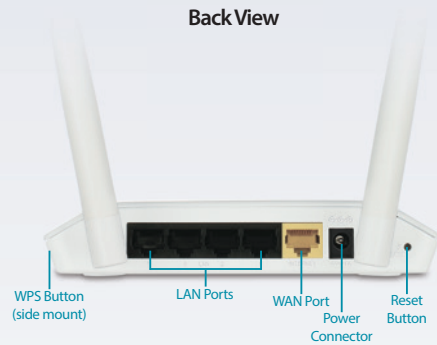

GO-RT-AC750 Wireless AC750 Dual-Band Easy Router

Easy to Set Up, Easy to Secure

Sharing your Internet connection doesn't have to be a complicated process; just open a web browser to access the setup wizard and follow the easy step-by-step instructions to get started. Implement WPA/WPA2 wireless security in minutes with the wireless network setup wizard, or use Wi-Fi Protected Setup (WPS), which establishes a secure connection to new devices without the need to enter settings or create passwords. In addition, the built-in firewall protects against malicious attacks from the Internet, and access control features allow you to restrict access to your network.

Technical Specifications

General

Device Interfaces	- IEEE 802.11ac wireless LAN - IEEE 802.11 a/b/g/n wireless LAN	10/100 fast Ethernet WAN port - Four 10/100 fast Ethernet LAN ports
LEDs	Power, Internet, WLAN, LAN (x4), WPS	
Antenna Type	Two external antennas	
Operating Frequency	2.4 GHz band: 2400 - 2483.5 MHz	5 GHz band: 5150 - 5725 MHz
Standards	- Draft IEEE 802.11ac - IEEE 802.11a/b/g/n	IEEE 802.3u
Minimum Requirements	Internet Explorer 7, Firefox 12.0, Chrome 20.0, Safari 4.0, or other Java-enabled browser	- Device with Ethernet network connectivity - Cable or xDSL Modem - Subscription with an Internet Service Provider

Functionality

Security	WPA & WPA2 (Wi-Fi Protected Access)	WPS (Wi-Fi Protected Setup)
Advanced Features	- Web setup wizard - QoS (Quality of Service) - DMZ (Demilitarized Zone)	- Firewall - Network Address Translation (NAT) - Guest zone

Physical

Dimensions	151.6 x 112 x 30.5 mm (5.97 x 4.41 x 1.2 inches)	
Weight	190 grams (6.7 ounces)	
Power	Input: 100 to 240 V AC, 50/60 Hz	
Temperature	Operating: 0 to 40 °C (32 to 104 °F)	Storage: -20 to 65 °C (-4 to 149 °F)
Humidity	Operating: 10% to 90% non-condensing	Storage: 5% to 95% non-condensing
Certifications	IC, CE, FCC, C-Tick	

¹ Maximum wireless signal rate derived from draft IEEE 802.11ac and IEEE 802.11n specifications. Actual data throughput will vary. Network conditions and environmental factors, including volume of network traffic, building materials and construction, and network overhead, lower actual data throughput rate. Environmental factors will adversely affect wireless signal range. Wireless range and speed rates are D-Link relative performance measurements based on the wireless range and speed rates of a standard wireless product from D-Link. Maximum throughput based on D-Link 802.11ac devices.

For more information: www.dlink.com

D-Link European Headquarters. D-Link (Europe) Ltd., D-Link House, Abbey Road, Park Royal, London, NW10 7BX. Specifications are subject to change without notice. D-Link is a registered trademark of D-Link Corporation and its overseas subsidiaries. All other trademarks belong to their respective owners. ©2013 D-Link Corporation. All rights reserved. E&OE.

Updated October 2013