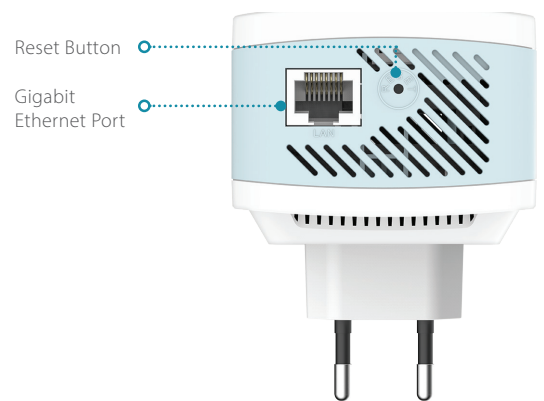

Expandable Network¹

Works with other D-Link Wi-Fi Mesh devices to create or expand your mesh network

Clean Network

Compliant with IEC 62443-4-1 to ensure your network stays safe

Gigabit Port

Gigabit LAN port to provide alternative wired connection for your devices

General	
Device Interfaces	1 x Gigabit Ethernet LAN port, 1 x Reset button, 1 x WPS button
LEDs	Power Status/WPS, 3 segment Wi-Fi Signal Strength Indicator
Antennas	Two external antennas
Plug Type	Region dependent
Functionality	
IEEE Standard	IEEE 802.11ax/ac/n/g/b/k/v/a/h, IEEE 802.3u/ab
Data Signal Rate ²	2.4 GHz (up to 300 Mbps), 5 GHz (up to 1201 Mbps)
Security Protocol	WPA/WPA2™ - Personal, WPA2/WPA3 - Personal, WPA3 Only, WPS (PBC)
Mesh	IEEE 802.11k/v, D-Link Wi-Fi Mesh
Software	
Device Management	EAGLE PRO AI app (iOS and Android), Web UI
Features	D-Link One-Touch extender setup
Physical	
Power Input	100 to 240 VAC, 50/60 Hz
Max. Power Consumption	11 W ± 5%
Operating Temperature	0 to 40 °C
Storage Temperature	-20 to 70° C
Operating Humidity	10% to 90% non-condensing
Storage Humidity	5% to 95% non-condensing
Weight	161 g
Dimensions	105 x 63.5 x 50 mm
Certifications	FCC, IC, CE, UL