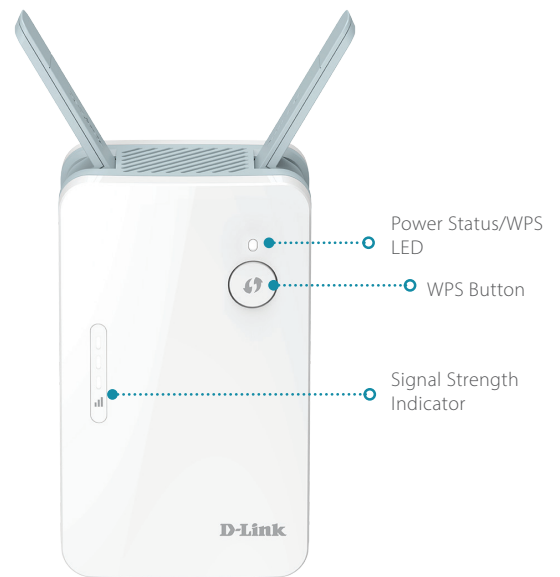

Easy to Setup, Manage and Expand

- Easy setup via the free EAGLE PRO AI App
- Space-saving wall-plug design
- LED wireless signal strength indicator
- Wi-Fi Protected Setup™ (WPS) Push Button
- D-Link Wi-Fi Mesh allows you create a robust mesh network with other D-Link Wi-Fi Mesh devices

Smart continuous channel monitoring gets you connected on the best channel available

Extends Any Wi-Fi

Backwards compatible to work with existing network devices in your home

WPA3 Security

The latest in wireless encryption to keep your network safe from unauthorised access

Expandable Network¹

Works with other D-Link Wi-Fi Mesh devices to create or expand your mesh network

Clean Network

Compliant with IEC 62443-4-1 to ensure your network stays safe

Gigabit Port

Gigabit LAN port to provide alternative wired connection for your devices

General	
Device Interfaces	1 x Gigabit Ethernet LAN port, 1 x Reset button, 1 x WPS button
LEDs	Power Status/WPS, 3 segment Wi-Fi Signal Strength Indicator
Antennas	Two external antennas
Plug Type	Region dependent
Functionality	
IEEE Standard	IEEE 802.11ax/ac/n/g/b/k/v/a/h, IEEE 802.3u/ab
Data Signal Rate ²	2.4 GHz (up to 300 Mbps), 5 GHz (up to 1201 Mbps)
Security Protocol	WPA/WPA2™ - Personal, WPA2/WPA3 - Personal, WPA3 Only, WPS (PBC)
Mesh	IEEE 802.11k/v, D-Link Wi-Fi Mesh
Software	
Device Management	EAGLE PRO AI app (iOS and Android), Web UI
Features	D-Link One-Touch extender setup
Physical	
Power Input	100 to 240 VAC, 50/60 Hz
Max. Power Consumption	11 W ± 5%
Operating Temperature	0 to 40 °C
Storage Temperature	-20 to 70° C
Operating Humidity	10% to 90% non-condensing
Storage Humidity	5% to 95% non-condensing
Weight	161 g
Dimensions	105 x 63.5 x 50 mm
Certifications	FCC, IC, CE, UL