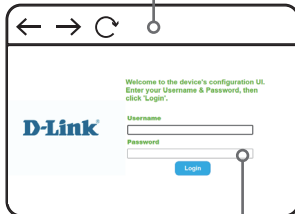

1

SIM
(3FF Micro)

<https://192.168.0.1>

admin/admin

2

3

<http://www.dlink.com/support>

<http://www.dlink.com/warranty>