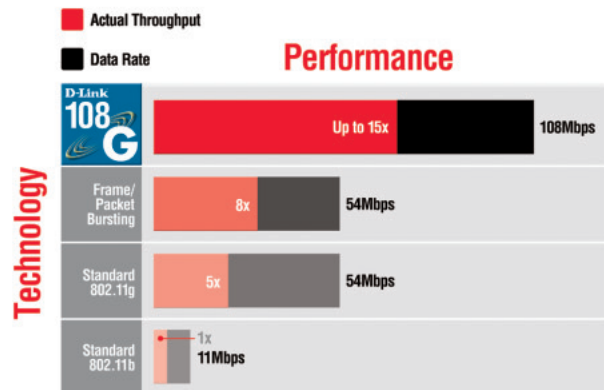

DWL-G650 with Laptop Computer

*Faster Wireless Networking
from Your Notebook PC*