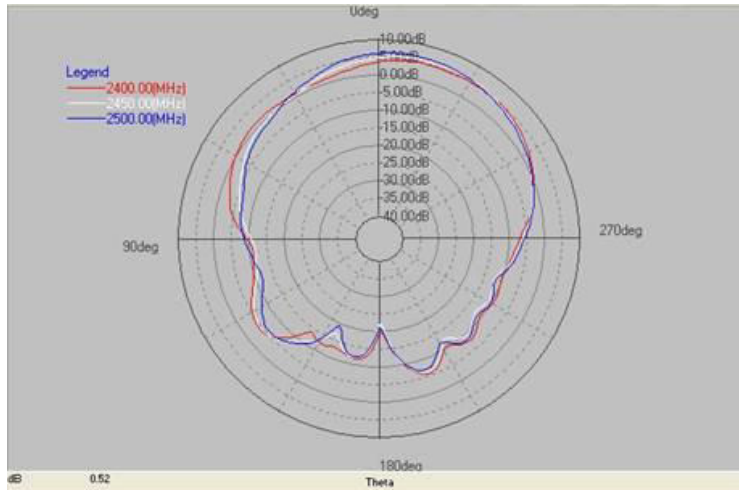

ANTENNA LOCATION

2G ANT1 ANTENNA PATTERN

X-Z Plane (E-total)

2G ANT1 ANTENNA PATTERN

Y-Z Plane (E-total)

2G ANT1 ANTENNA PATTERN

X-Y Plane (E-total)

2G ANT2 ANTENNA PATTERN

2G ANT2 ANTENNA PATTERN

Y-Z Plane (E-total)