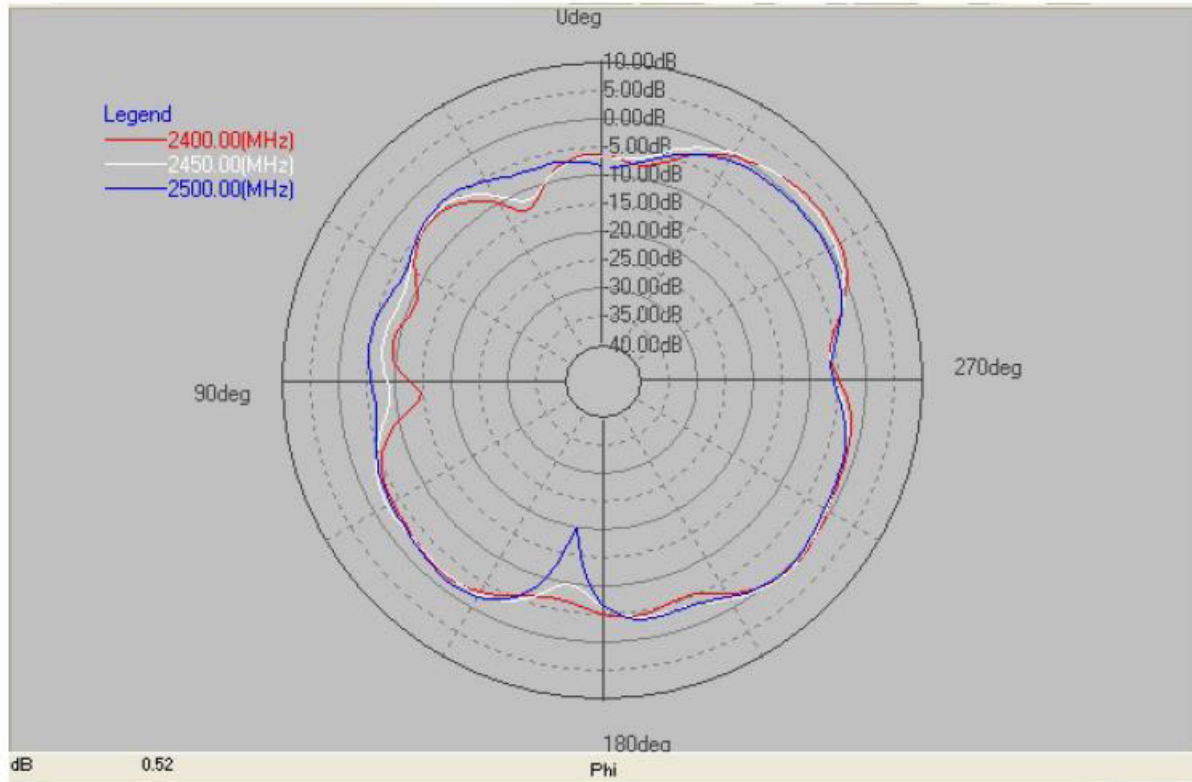

ANTENNA LOCATION

2G ANT1 ANTENNA PATTERN

X-Z Plane (E-total)

2G ANT1 ANTENNA PATTERN

Y-Z Plane (E-total)

2G ANT1 ANTENNA PATTERN

X-Y Plane (E-total)

2G ANT2 ANTENNA PATTERN

2G ANT2 ANTENNA PATTERN

Y-Z Plane (E-total)