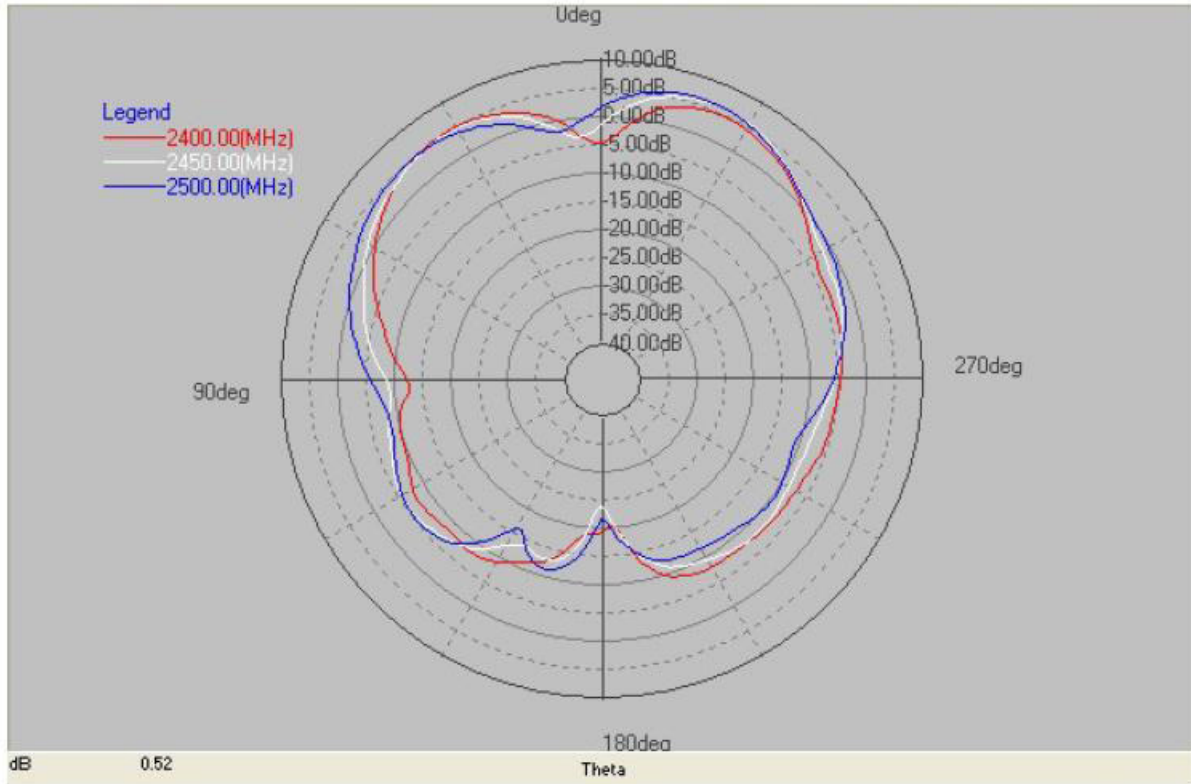

ANTENNA LOCATION

2G ANT1 ANTENNA PATTERN

X-Z Plane (E-total)

2G ANT1 ANTENNA PATTERN

Y-Z Plane (E-total)

2G ANT1 ANTENNA PATTERN

X-Y Plane (E-total)

2G ANT2 ANTENNA PATTERN

2G ANT2 ANTENNA PATTERN

Y-Z Plane (E-total)