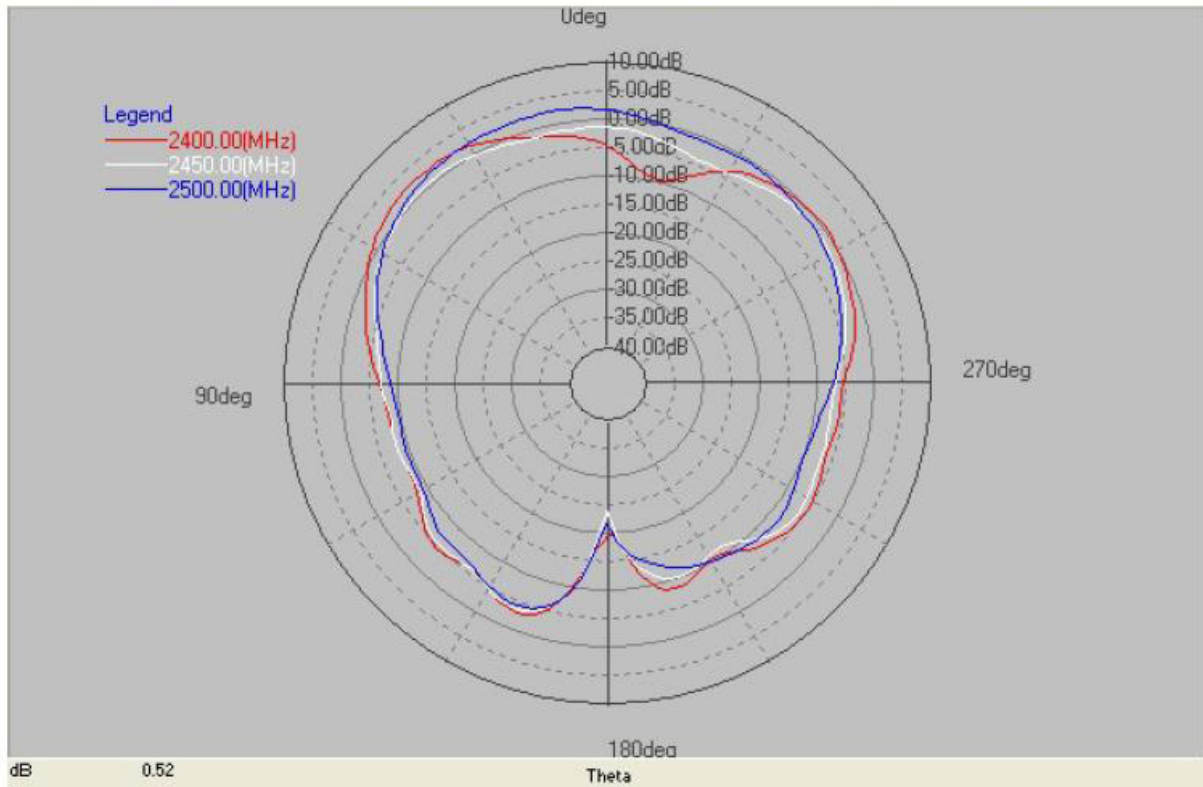

ANTENNA LOCATION

2G ANT1 ANTENNA PATTERN

X-Z Plane (E-total)

2G ANT1 ANTENNA PATTERN

Y-Z Plane (E-total)

2G ANT1 ANTENNA PATTERN

X-Y Plane (E-total)

2G ANT2 ANTENNA PATTERN

2G ANT2 ANTENNA PATTERN

Y-Z Plane (E-total)