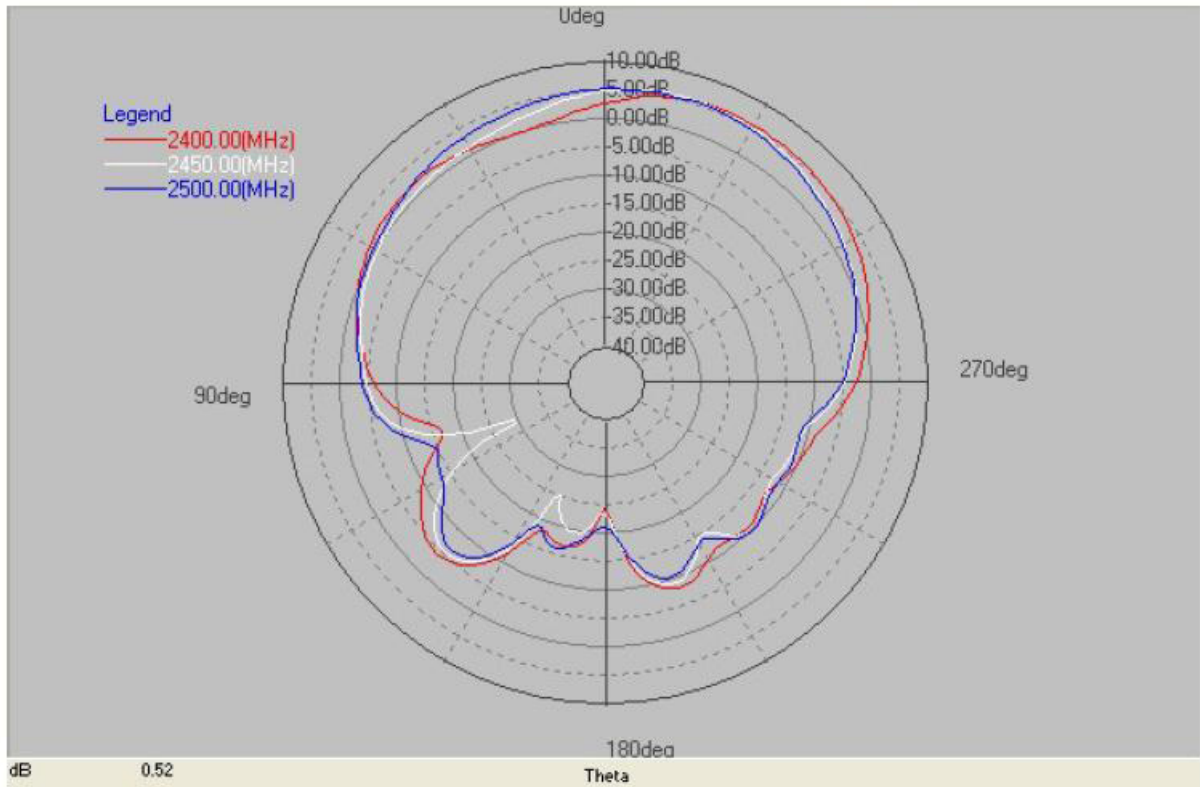

ANTENNA LOCATION

2G ANT1 ANTENNA PATTERN

X-Z Plane (E-total)

2G ANT1 ANTENNA PATTERN

Y-Z Plane (E-total)

2G ANT1 ANTENNA PATTERN

X-Y Plane (E-total)

2G ANT2 ANTENNA PATTERN

2G ANT2 ANTENNA PATTERN

Y-Z Plane (E-total)