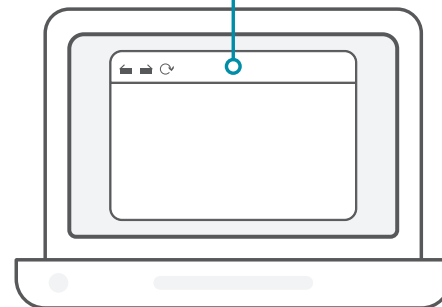

Quick Start Guide

DWA-181

AC1300 MU-MIMO Wi-Fi Nano USB Adapter

eu.dlink.com/support

D-Link[®]

1,

eu.dlink.com/dwa-181

2,