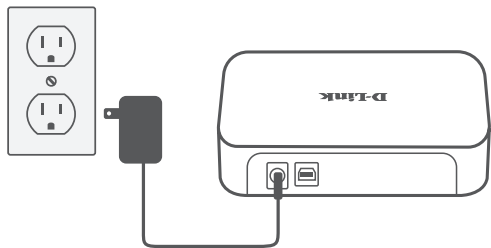

7-PORT USB 2.0 HUB

Quick Start Guide

1

2

3

<https://eu.dlink.com/support>