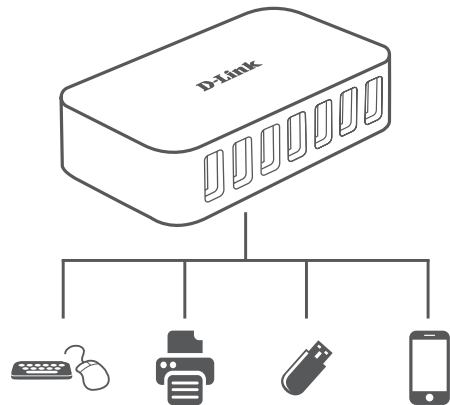

7-PORT USB 2.0 HUB

Quick Start Guide

1

2

3

<https://eu.dlink.com/support>