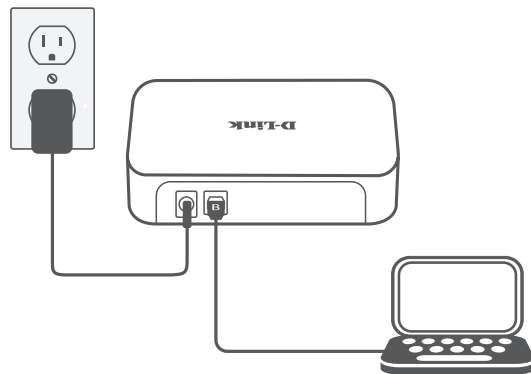

7-PORT USB 2.0 HUB

Quick Start Guide

1

2

3

<https://eu.dlink.com/support>