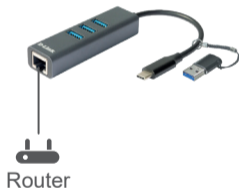

USB-C/USB to Gigabit Ethernet Adapter with 3 USB 3.0 Ports

Quick Start Guide

1

2

3

DUB-2332

<https://eu.dlink.com/support>

<https://eu.dlink.com/DUB-2332>