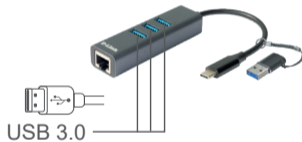

USB-C/USB to Gigabit Ethernet Adapter with 3 USB 3.0 Ports

Quick Start Guide

1

2

3

DUB-2332

<https://eu.dlink.com/support>

<https://eu.dlink.com/DUB-2332>