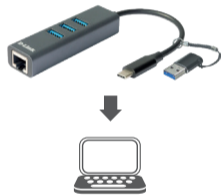

USB-C/USB to Gigabit Ethernet Adapter with 3 USB 3.0 Ports

Quick Start Guide

1

2

3

DUB-2332

<https://eu.dlink.com/support>

<https://eu.dlink.com/DUB-2332>