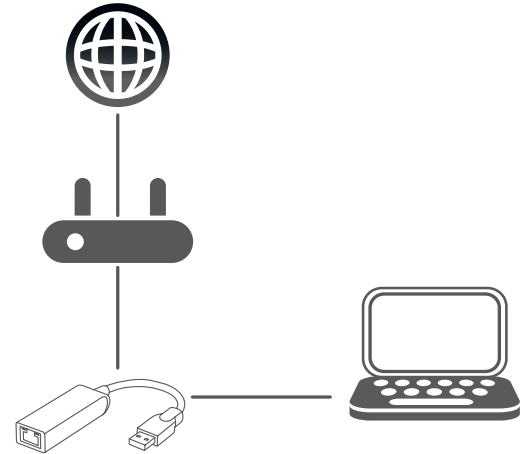

USB 3.0 to Gigabit Ethernet Adapter

Quick Start Guide

1

2

<https://eu.dlink.com/support>