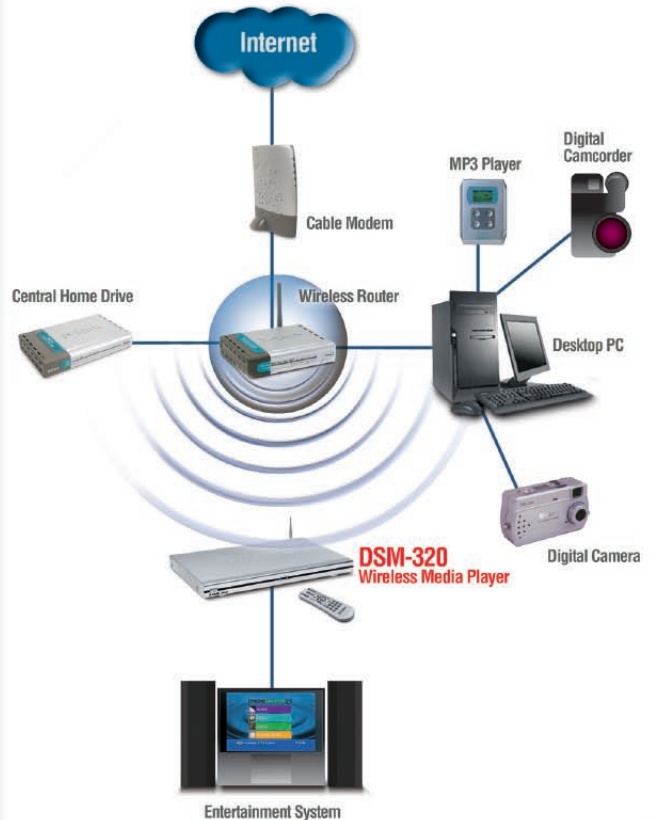

Warranty:

1 Year

¹ Maximum wireless signal rate based on IEEE Standard 802.11g specifications. Actual data throughput will vary. Network conditions and environmental factors lower actual data throughput rate.

² Maximum wireless signal rate based on IEEE Standard 802.11b specifications. Actual data throughput will vary. Network conditions and environmental factors lower actual data throughput rate.