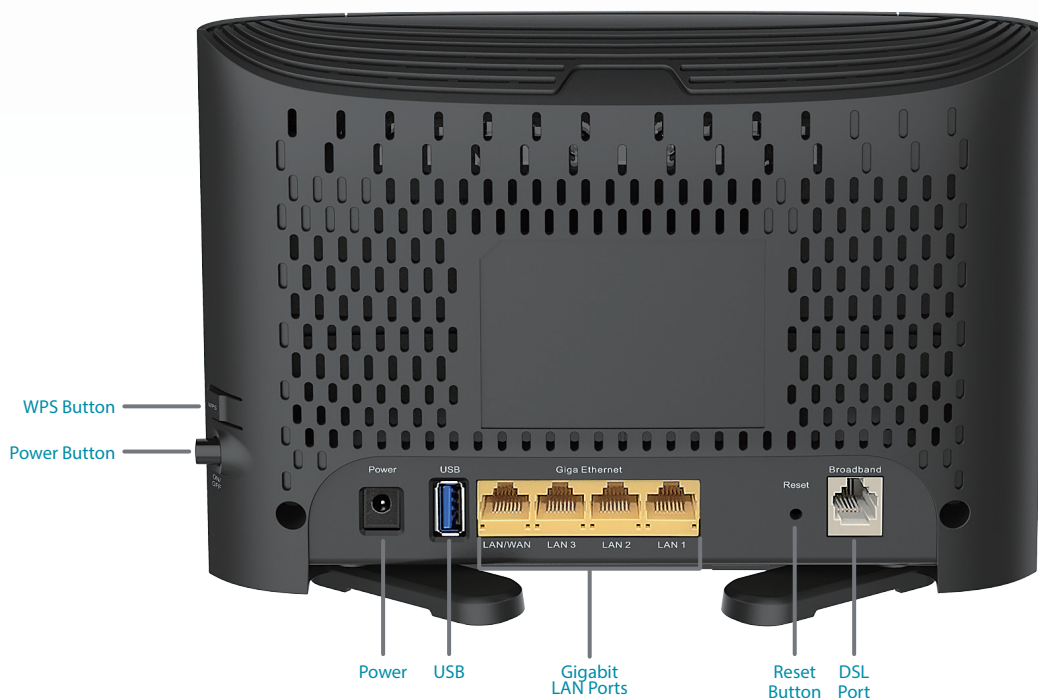

Wireless AC1200 Dual-Band Gigabit ADSL2+/VDSL2 Modem Router

File Sharing Right at Your Fingertips

The DSL-3785 lets you connect a USB storage device and instantly share documents, movies, pictures, and music. You can put your music library on a USB drive and share it with your entire home. You can show photos on the living room TV while a family member watches a movie on their computer. You can stream media files to multiple devices without interruption, or save them to your device for offline playback. The intuitive interface lets anyone immediately connect to a variety of entertainment options stored on your own storage device.

Easy to Set Up

Setting up the DSL-3785 is easy with the D-Link easy setup wizard. Simply open the setup utility and follow a few easy steps to get your home network up and running. You can also set up a WPA2 encrypted network with the touch of a button using Wi-Fi Protected Setup (WPS). Simply press the respective WPS buttons on each device to instantly establish an encrypted connection to a new device. Your network will be encrypted with WPA/WPA2 wireless encryption and employ built-in dual active firewalls (SPI and NAT) to help protect your network from unauthorized access.