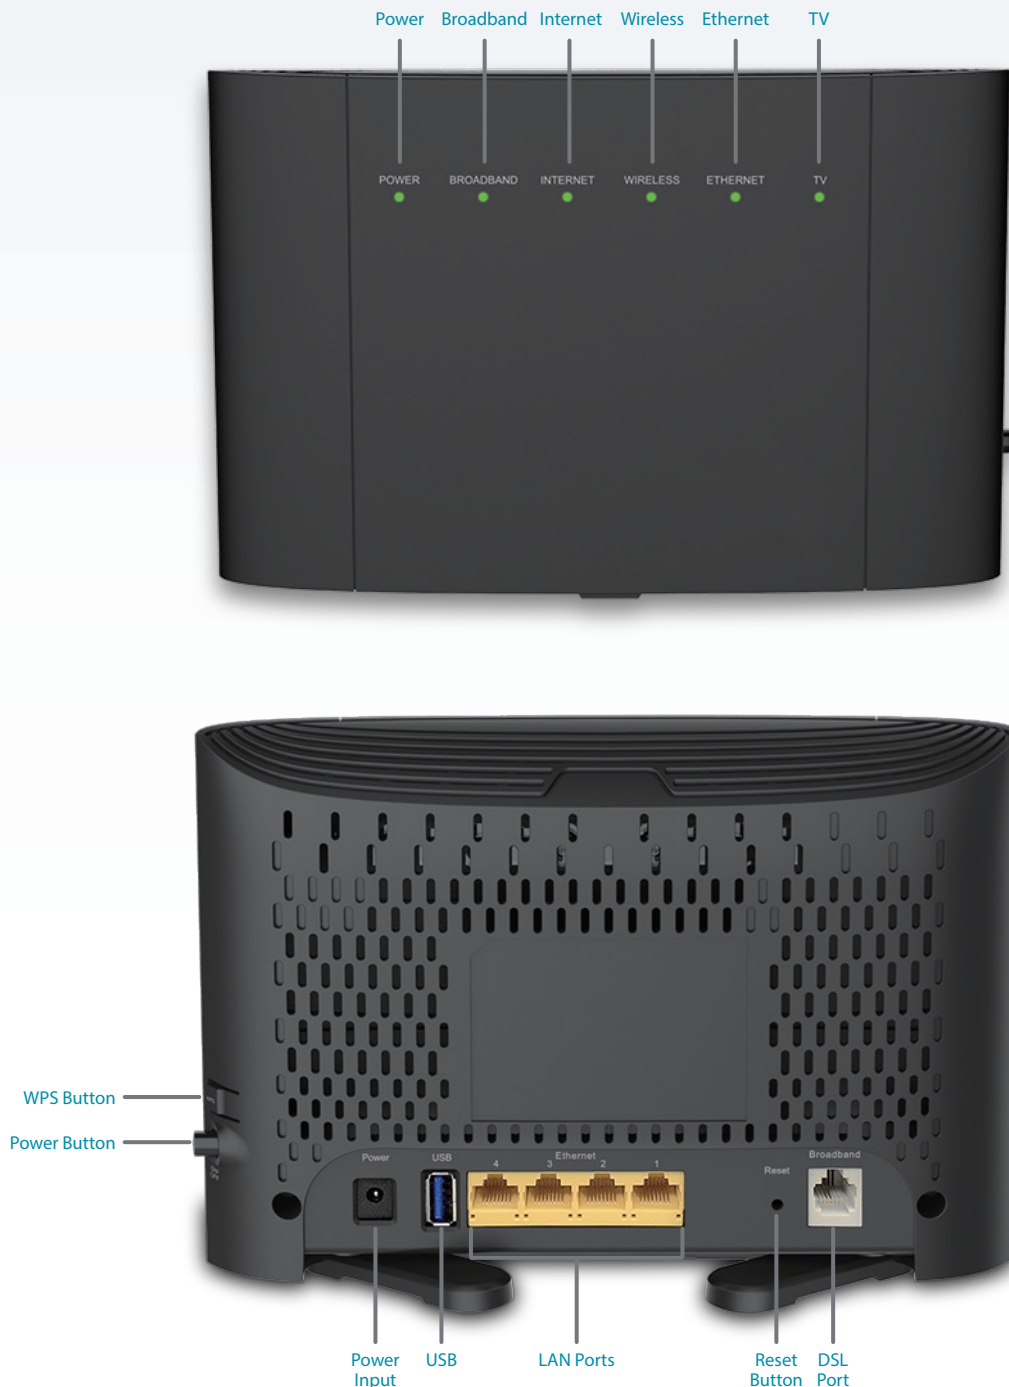

File Sharing Right at Your Fingertips

The DSL-3782 lets you connect a USB storage device and instantly share documents, movies, pictures, and music. You can put your music library on a USB drive and share it with your entire home. You can show photos on the living room TV while a family member watches a movie on their computer. You can stream media files to multiple devices without interruption, or save them to your device for offline playback. The intuitive interface lets anyone immediately connect to a variety of media options stored on your own storage device.

Easy to Set Up

Setting up the DSL-3782 is easy with the D-Link Easy Setup Wizard. Simply open the setup utility and follow a few easy steps to get your home network up and running. You can also set up a wireless network with the touch of a button using Wi-Fi Protected Setup (WPS). Simply press the respective WPS buttons on each device to instantly establish a connection.