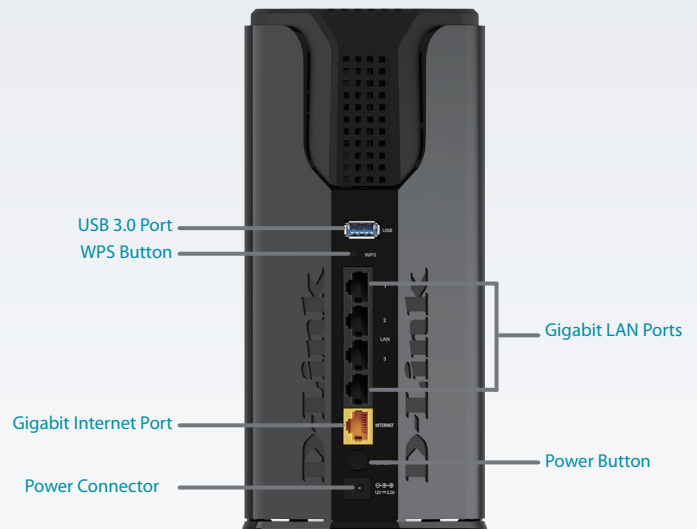

Designed for Optimal Wireless Coverage

The antennas inside the DIR-868L have been carefully placed to ensure that you will have little to no dead zones in any environment. The high-powered amplifier sends the signal into the farthest corners of your home. Furthermore, because of the design of the placement of internal antennas, you can rest assured that the Wireless AC1750 Dual Band Gigabit Cloud Router will achieve the best possible performance no matter where you place it.

Easy to Set Up and Use

Get the DIR-868L up and running in no time right from your couch using the QRS (Quick Router Setup) Mobile app on your iPhone®, iPad®, iPod® touch or Android device. Simply plug in the router, open the app, and follow a few easy steps to get your home network connected without having to touch a computer. You can also set up a secure network with the touch of a button using Wi-Fi Protected Setup. Simply press the WPS button to instantly establish a secure connection to a new device. If you have additional mydlink cloud products, you can take advantage of mydlink Zero Configuration. Simply connect your mydlink-enabled device to the DIR-868L and the router will automatically link it to your mydlink account with no configuration required.

Rear View

Technical Specifications

General

Device Interfaces	• 802.11 ac/n/g/b/a wireless LAN² • Four 10/100/1000 Gigabit LAN ports	• 10/100/1000 Gigabit WAN port • USB 3.0 port
Antenna Type	• Three dual-band internal antennas	
Data Signal Rate	• 2.4 GHz • 450 Mbps¹	• 5 GHz • 1300 Mbps¹
Standards	• IEEE 802.11ac • IEEE 802.11n • IEEE 802.11g • IEEE 802.11b	• IEEE 802.11a • IEEE 802.3 • IEEE 802.3u
Minimum System Requirements	• Windows 8/7/Vista/XP or Mac OS X 10.4 or higher • Microsoft Internet Explorer 9, Firefox 20, Safari 5.1, Chrome 25 or higher with Java installed and enabled • CD-ROM	• Ethernet network interface • Cable or DSL modem • Subscription with an Internet Service Provider