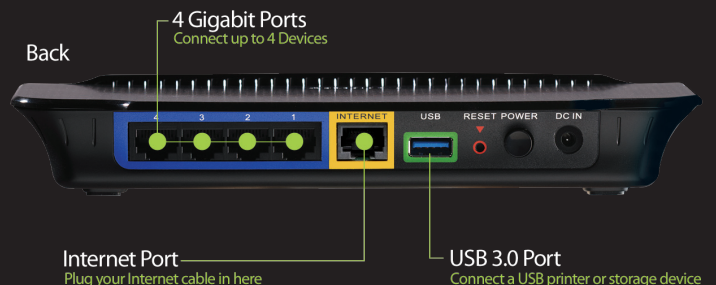

Instant file sharing with SharePort

It's easy to share your photos, music, and videos; with D-Link's SharePort™ Plus technology, you can connect a high-speed USB 3.0 storage drive to provide instant, simultaneous shared access to it for your network.¹ You can also connect a multi-function USB printer to share printing, scanning, and faxing functions, allowing you to use a single printer for your entire home or office.