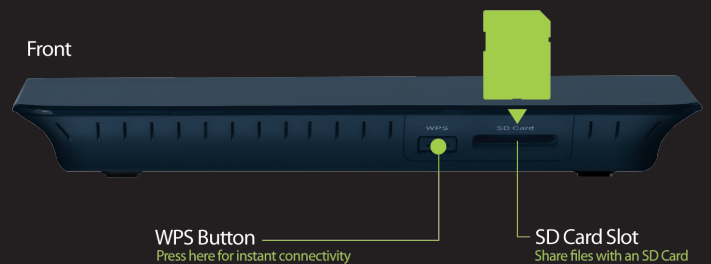

Instant file sharing with SharePort

It's easy to share your photos, music, and videos; with D-Link's SharePort™ Plus technology, you can connect a high-speed USB 3.0 storage drive to provide instant, simultaneous shared access to it for your network.¹ You can also connect a multi-function USB printer to share printing, scanning, and faxing functions, allowing you to use a single printer for your entire home or office.