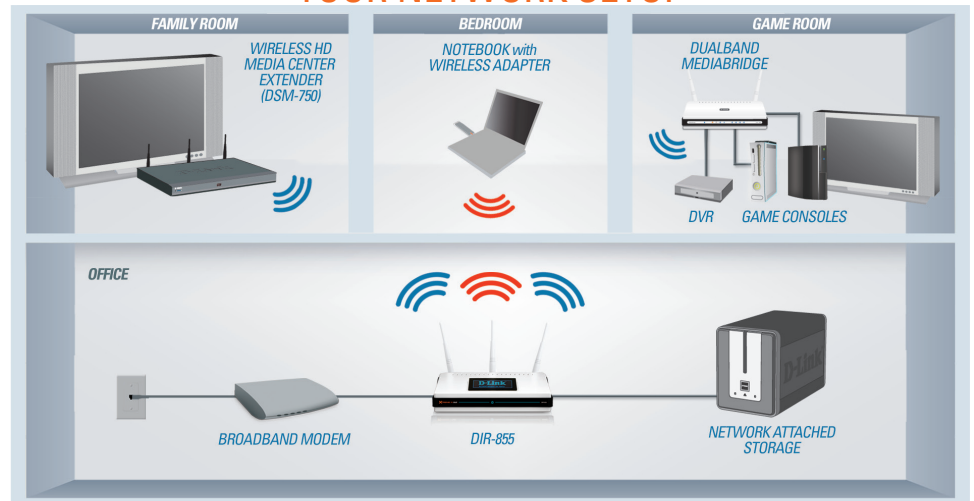

MINIMUM SYSTEM REQUIREMENTS

For setup:

- Windows XP SP2/Vista/7, or MAC OS X (v10.4)
- Internet Explorer 6 or later, or Mozilla Firefox v1.5 or later
- CD-ROM drive

For operation:

- Cable or DSL modem
- Subscription to an Internet Service Provider (ISP)

TECHNICAL SPECIFICATIONS

STANDARDS

- IEEE 802.11n
- IEEE 802.11g
- IEEE 802.11a
- IEEE 802.11b
- IEEE 802.3
- IEEE 802.3u

INTERFACE TYPE

- 4 Gigabit LAN ports
- 1 Gigabit WAN port
- 1 USB Port (for Windows® Connect Now)

ANTENNA TYPE

- 3 External reverse SMA dual-band antennas

SECURITY

- WPA™ & WPA2™ (Wi-Fi Protected Access)
- Wi-Fi Protected Setup™ (WPS) - PIN & PBC

INSTALLATION

- Router Setup Utility²

ADVANCED FIREWALL FEATURES

- Network Address Translation (NAT)
- Stateful Packet Inspection (SPI)
- VPN Pass-through / Multi-sessions PPTP / L2TP / IPSec

DEVICE MANAGEMENT AND MONITORING

- Internet Explorer® 6 or later; Mozilla® Firefox® v1.5 or later; or other Java-enabled browsers
- D-Link Network Monitor Yahoo! Widget
- D-Link Internet Usage Meter Yahoo! Widget

DIMENSIONS

- 120.5 x 198 x 40.9 mm (4.6" x 7.6" x 1.2")

WEIGHT

- 535 grams (1.1lbs)

CERTIFICATIONS

- FCC Class B
- CE
- IC
- C-Tick
- Wi-Fi® Certified

YOUR NETWORK SETUP

¹ Maximum wireless signal rates derived from IEEE standard 802.11g and 802.11n specifications. Actual data throughput may vary. Network conditions and environmental factors, including volume of network traffic, building's materials and construction, and network overhead can lower actual data throughput rate. Environmental factors will adversely affect wireless signal range. Wireless range and speed rates are relative to performance measurements based on the wireless range and speed rates of a standard Wireless G product from D-Link. Maximum throughput based on D-Link 802.11n devices.
² The software included with this product is not Mac-compatible, however, is not required during setup.

Computer must adhere to Microsoft's recommended System Requirements. All references to speed and range are for comparison purposes only. Product specifications, size and shape are subject to change without notice, and actual product appearance may differ from that depicted herein. D-Link, the D-Link logo, RangeBooster N 650 and Xtreme N™ are trademarks or registered trademarks of D-Link Corporation and its overseas subsidiaries. All other trademarks or registered trademarks are the property of their respective owners.

D-Link Corporation
No. 289 Xinhua 3rd Road, Neihu, Taipei 114, Taiwan
Specifications are subject to change without notice.
D-Link is a registered trademark of D-Link Corporation and its overseas subsidiaries.
All other trademarks belong to their respective owners.
©2011 D-Link Corporation. All rights reserved.
Release 02 (January 2011)