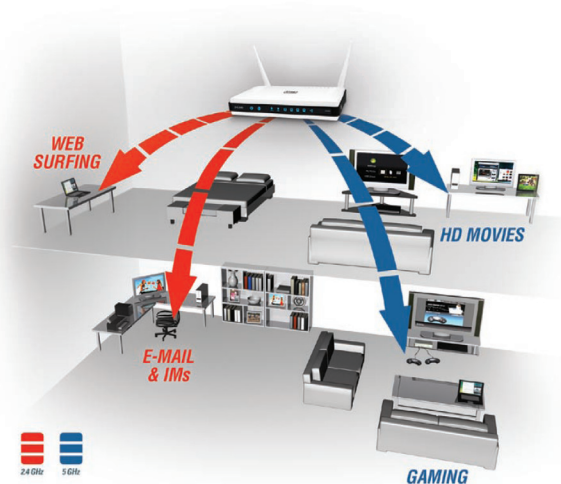

ADVANCED FIREWALL FEATURES

- Network Address Translation (NAT)
- Stateful Packet Inspection (SPI)
- VPN Pass-through / Multi-sessions PPTP / L2TP / IPSec

DIMENSIONS (W x D x H)

- 193 x 117 x 30.5 mm (7.6 x 4.6 x 1.2 inches)

WEIGHT

- 318 grams (0.7 lbs)

CERTIFICATIONS

- FCC Class B
- IC
- IPv6 Gold
- Wi-Fi®
- CE Class B
- C-Tick
- Compatible with Windows 7

¹ Maximum wireless signal rate derived from IEEE Standard 802.11g, 802.11a, and 802.11n specifications. Actual data throughput will vary. Network conditions and environmental factors, including volume of network traffic, building materials and construction, and network overhead, lower actual data throughput rate. Environmental factors will adversely affect wireless signal range. Wireless range and speed rates are D-Link relative performance measurements based on the wireless range and speed rates of a standard Wireless G product from D-Link. Maximum throughput based on D-Link's 802.11n devices.

² Computer must adhere to Microsoft's recommended System Requirements.

³ The software included with this product is not Mac-compatible.

Compatibility with 802.11n devices from other manufacturers is not guaranteed. All references to speed and range are for comparison purposes only. Product specifications, size, and shape are subject to change without notice, and actual product appearance may differ from that depicted herein.

YOUR NETWORK SETUP

D-Link Corporation
No. 289 Xinhua 3rd Road, Neihu, Taipei 114, Taiwan
Specifications are subject to change without notice.
D-Link is a registered trademark of D-Link Corporation and its overseas subsidiaries.
All other trademarks belong to their respective owners.
©2010 D-Link Corporation. All rights reserved.
Release 03 (May 2010)