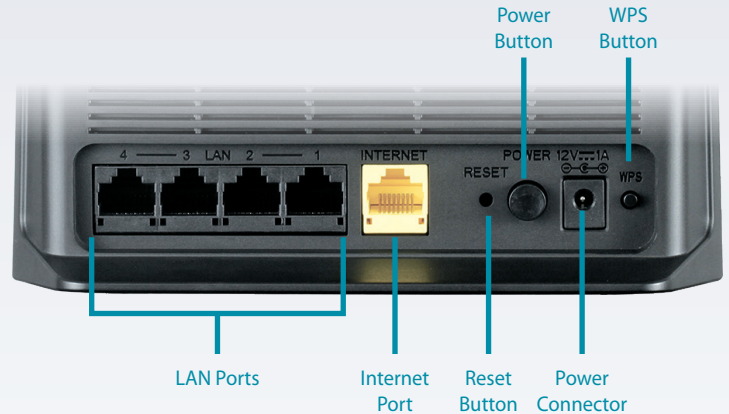

High-Speed Wired and Wireless Connectivity

The DIR-810L Wireless AC750 Dual Band Cloud Router uses the latest high-speed wireless technology to bring you lightning-fast Wi-Fi connections of up to 750 Mbps¹. Enjoy streaming media, Internet phonecalls, online gaming and content-rich web surfing throughout your home. In addition, 10/100 Fast Ethernet ports give you solid, dependable wired performance. The built-in Quality of Service (QoS) engine allows you to prioritize important traffic for seamless connection performance.

Dual Band Wireless for Seamless Performance

The DIR-810L Wireless AC750 Dual Band Cloud Router features dual-band wireless, allowing you to operate two concurrent, high-speed Wi-Fi bands for ultimate wireless performance. Surf the web, chat, and play online games on the 2.4 GHz band, while simultaneously streaming digital media on the 5 GHz band. What's more, each band can operate as a separate Wi-Fi network, giving you the ability to customize your network according to your connectivity needs.

Simple Setup, Powerful Management

The DIR-810L is a snap to set up, thanks to the built-in setup wizard. The router's intuitive graphical user interface will guide you through the setup process and have you up and running in no time. You can even use the QRS (Quick Router Setup) Mobile app to set up the router without even touching a computer. Once you are set up, a host of security and management features allow you to control access to your network, and optimize router

mydlink-enabled

The DIR-810L is mydlink-enabled, meaning you can access and manage your router from anywhere you have an Internet connection. Keep an eye on your network, see who's connected or even what websites are being visited, all from any Internet-connected computer. You can even use the mydlink Lite App to monitor your network from your iOS or Android mobile device. The mydlink feature is great for parents who want to keep an eye on their network's activity while on the go.