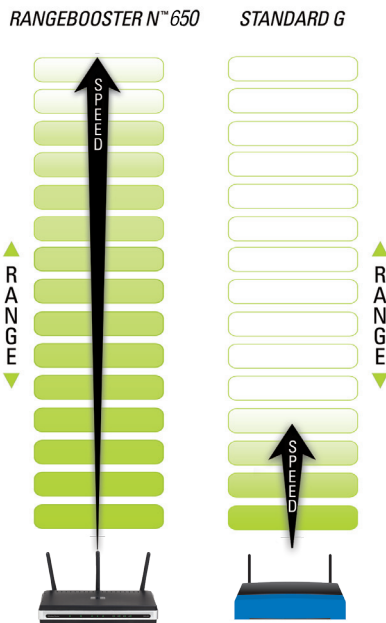

WHAT THIS PRODUCT DOES

Connect the D-Link RangeBooster N™ 650 Router to your cable or DSL modem and share your high-speed Internet connection with multiple computers in your home. This router creates a secure high-speed wireless network to share photos, files, music, video, printers, and storage. Get a better Internet experience and extend your network coverage with the D-Link RangeBooster N™ 650.

GET CONNECTED, STAY CONNECTED

Based on the latest 802.11n specifications, RangeBooster N™ 650 technology delivers real world performance of up to 650% faster than 802.11g and faster than a 100 Mbps wired Ethernet connection¹. It delivers wireless signals at farther distances for best-in-class whole-home coverage. Transfer files faster across your network and access the Internet from virtually anywhere in your home by adding a RangeBooster N™ 650 adapter to your desktop or notebook PC.

TECHNICAL SPECIFICATIONS

STANDARDS

- IEEE 802.11n
- IEEE 802.11g
- IEEE 802.11b
- IEEE 802.3
- IEEE 802.3u

DEVICE INTERFACES

- 4 10/100 LAN ports
- 1 10/100 WAN port
- IEEE 802.11 b/g/n WLAN
- USB 2.0

ANTENNAS

- 3 detachable 2 dBi dipole antennas (with RP-SMA connectors)

SECURITY

- 64/128-bit WEP
- Wi-Fi Protected Access (WPA, WPA2)
- MAC/IP address filtering (user access control)
- URL filtering/domain blocking/scheduling (parental control)

FIREWALL

- Network Address Translation (NAT)
- Stateful Packet Inspection (SPI)
- VPN pass-through / Multi-sessions PPP/L2TP/IPSec

QoS

- QoS Engine for prioritizing traffic
- Wireless Intelligent Stream Handling (WISH)

SHAREPORT™ FUNCTION SUPPORT

- Allows connection of external hard drive, multifunction printer, or mobile 3G adapter to USB port
- Allows sharing of HD space, printing and scanning functions²

DEVICE MANAGEMENT AND MONITORING

- Internet Explorer 6 or later, Mozilla Firefox v.2.0 or later, or other Java-enabled browser
- UPnP support
- WCN (Wireless Connect Now) support
- DDNS (Dynamic DNS)
- D-Link Network Monitor Yahoo! Widget
- D-Link Internet Usage Meter Yahoo! Widget

MINIMUM SYSTEM REQUIREMENTS

- Computer with:
  - Pentium 3 800 GHz or better processor
  - 256 MB RAM or higher
  - Windows XP SP2/Vista/7, Mac OS X v10.4 or higher
  - CD-ROM drive
  - SharePort™ Network USB Utility

POWER INPUT

- 5 V DC 2.5 A through external power adapter

LEDs

- Power
- Status
- WAN
- WLAN
- USB
- LAN (10/100) (per port)

DIMENSIONS

- 116.84 x 193.04 x 30.48 mm (4.6 x 7.6 x 1.2 inches)

WEIGHT

- 368.3 grams (0.8 lb)

CERTIFICATIONS

- FCC Class B
- CE
- C-Tick
- IC
- Wi-Fi Certified
- Wi-Fi Protected Setup (WPS)

¹ Maximum wireless signal rate derived from IEEE standard 802.11g and 802.11n specifications. 802.11n speeds obtainable when operating among RangeBooster N™ products. Actual data throughput will vary. Network conditions and environmental factors, including volume of network traffic, building materials and construction, and network overhead, can lower actual data throughput rate. Environmental factors will adversely affect wireless signal range.

² HD and multifunction equipment can only be accessed by a single user at a time.

All references to speed are for comparison purposes only. Product specifications, size and shape are subject to change without notice, and actual product appearance may differ from that depicted herein.

D-Link Corporation
No. 289 Xinhua 3rd Road, Neihu, Taipei 114, Taiwan
Specifications are subject to change without notice.
D-Link is a registered trademark of D-Link Corporation and its overseas subsidiaries.
All other trademarks belong to their respective owners.
©2010 D-Link Corporation. All rights reserved.
Release 07 (December 2010)