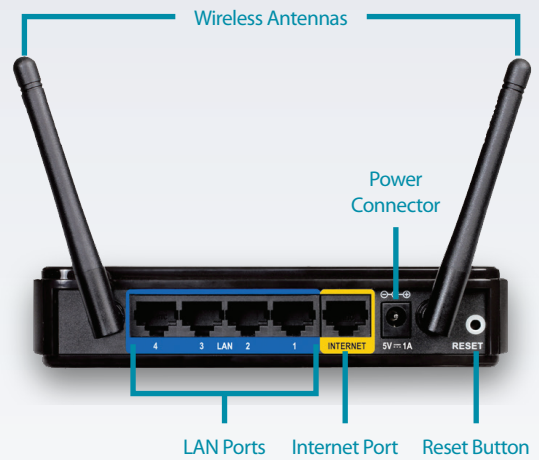

Compatibility Assurance

The DIR-615 provides a high-speed connection to other 802.11n devices and is backward compatible with 802.11b/g, ensuring compatibility with a wide range of wireless devices. The DIR-615 includes four Ethernet ports for connecting Ethernet-enabled PCs, print servers, or other devices. In addition, the DIR-615 is Wi-Fi Protected Setup (WPS) certified, making it even easier to securely configure your wireless network.

IPv6 Ready

The DIR-615 Wireless N Home Router is certified as IPv6 Ready, signifying that it not only supports the future IPv6 protocol, but is also compatible with IPv6 equipment from other manufacturers, so you can be assured that your equipment is forward and backward compatible.

Technical Specifications		
General		
Device Interfaces	• Four 10/100 LAN Ports	• One 10/100 WAN Port
Antennas	• Two fixed external 2 dBi omni-directional antennas	
Data Signal Rate	• 2.4 GHz • Up to 300 Mbps¹	
Standards	• IEEE 802.11b • IEEE 802.11g	• IEEE 802.11n
System Requirements	• Cable or DSL modem with Ethernet port • An installed Ethernet adapter • Internet Explorer 6 or Firefox 2.0 or higher	• Computer with Windows XP SP2, Windows Vista, Windows 7, or Mac OS X (v10.3/v10.4), or Linux-based Operating System
Functionality		
Security	• WEP 64/128-bit data encryption • Wi-Fi Protected Access (WPA/WPA2)	• WPS
Advanced	• UPnP support	• Multi-language web setup wizard
Firewall Features	• Network Address Translation (NAT) • Stateful Packet Inspection (SPI)	• MAC address filtering • URL filtering
Status LEDs	• Power • Internet status	• WLAN • LAN
Mobile App Support	• QRS Mobile	
Physical		
Dimensions	• 148 x 113 x 32 mm (5.8 x 4.4 x 1.3 inches)	
Weight	• 214 grams (0.47 lbs)	
Power	• Input: DC 5 V/1 A	
Temperature	• Operating: 0 to 40 °C (32 to 104 °F)	• Storage: -20 to 65 °C (-4 to 149 °F)
Humidity	• Operating: 0% to 90% non-condensing	• Storage: 5% to 95% non-condensing
Certifications	• WHQL • Wi-Fi	• IPv6 • CE²