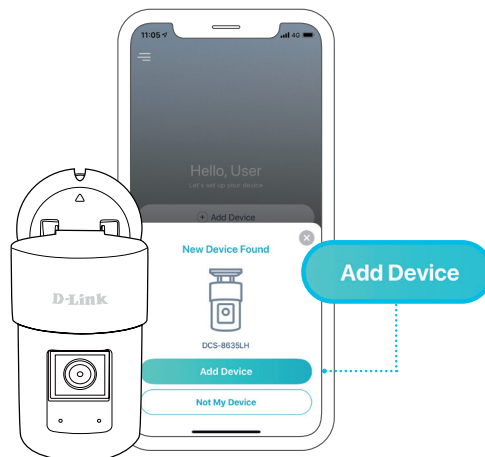

Quick Start Guide

<https://eu.dlink.com/DCS-8635LH>

<https://eu.dlink.com/support>

[1]

mydlink

Download on the
App Store

GET IT ON
Google Play

[2]

[3]

[1]

[2]

[3]

[4]

[5]

[6]

[7]