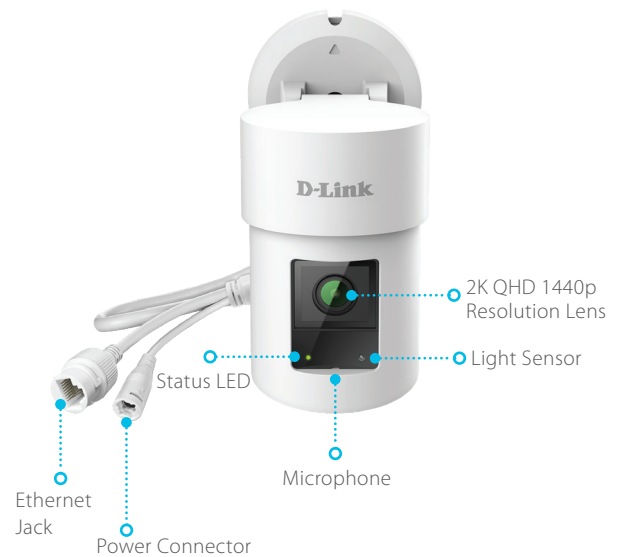

Functionality

Wireless IEEE Standard	802.11n/ac wireless, 2T2R
Wi-Fi Operation Band	Dual band 2.4 GHz & 5 GHz
Security Protocol	WPA3, TLS
Bluetooth	Bluetooth Low Energy 5.0
Network Protocols	IPv4, IPv6, DHCP/DHCPv6 Client, Bonjour (mDNS and DNS-SD), ONVIF Profile S/T, RTSP, SRTP, RTP, HTTPS

Software

Device Management	mydlink app (iOS and Android), mydlink Portal
Features	Motion detection, person detection, sound detection, vehicle detection, glass break detection
Recording	mydlink Cloud Recording (Up to 1080P resolution), microSD card recording (Up to 256 GB capacity)
Notifications	Push notifications with a snapshot and quick action buttons (2 designated contact numbers and live view)
Voice Assistants	Amazon Alexa, the Google Assistant

Physical

Power Input	100 to 240 V AC, 50/60 Hz
Power Output	12V 1A
Max. Power Consumption	7 W
Cable Length	Device: 1 m (3.28 ft) Adapter: 3 m (9.84 ft)
Indoor/Outdoor	For outdoor use
Operating Temperature	-25 to 45°C (-13 to 113°F)
Storage Temperature	-20 to 70°C (-4 to 158°F)
Operating/Storage Humidity	Max. 90% non-condensing
Weight	342 g (12 oz)
Dimensions	71 x 111.8 x 70 mm (2.8 x 4.4 x 2.75 in)
Certifications	CE, FCC, IC, RCM, NCC, BSMI

¹ Use of audio or video equipment for recording the image or audio of a person without their knowledge and consent is prohibited in certain states or jurisdictions. The end-user assumes all liability for compliance with applicable state, local and federal laws. ² microSD card not included. Supports capacity up to 256 GB.