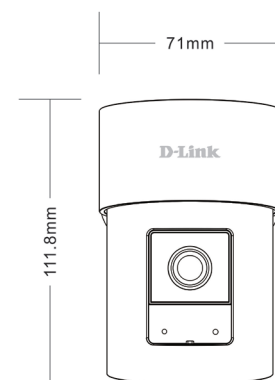

WPA3/TLS Encryption

Dual encryption for more data protection

IP65 Outdoor Protection

IP65 rated outdoor protection to protect the camera from rain and dust

General

Video Compression	H.265 & H.264
Max. Resolution	4 Megapixel (QHD)
Max. Frame	1440p (2560 x 1440)
Image Sensor	1/2.7" Progressive CMOS sensor
Day & Night - IR LED	7 m (23 ft)
Focal Length	3.3 mm
Aperture	F2.0
Angle of View	(H) 105.4° (V) 56.4° (D) 125°
Motorized Pan	Yes (-135° to +135° total 270°)
Audio	Built-in microphone and speaker
Audio Codec	MPEG-2 AAC LC

Physical

Power Input	100 to 240 V AC, 50/60 Hz
Power Output	12V 1A
Max. Power Consumption	7 W
Cable Length	Device: 1 m (3.28 ft) Adapter: 3 m (9.84 ft)
Indoor/Outdoor	For outdoor use
Operating Temperature	-25 to 45°C (-13 to 113°F)
Storage Temperature	-20 to 70°C (-4 to 158°F)
Operating/Storage Humidity	Max. 90% non-condensing
Weight	342 g (12 oz)
Dimensions	71 x 111.8 x 70 mm (2.8 x 4.4 x 2.75 in)
Certifications	CE, FCC, IC, RCM, NCC, BSMI