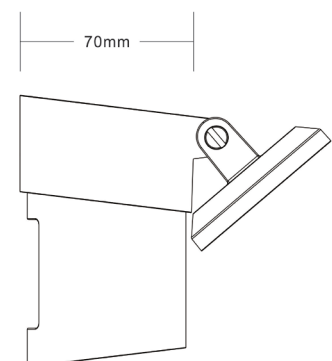

Physical

Power Input	100 to 240 V AC, 50/60 Hz
Power Output	12V 1A
Max. Power Consumption	7 W
Cable Length	Device: 1 m (3.28 ft) Adapter: 3 m (9.84 ft)
Indoor/Outdoor	For outdoor use
Operating Temperature	-25 to 45°C (-13 to 113°F)
Storage Temperature	-20 to 70°C (-4 to 158°F)
Operating/Storage Humidity	Max. 90% non-condensing
Weight	342 g (12 oz)
Dimensions	71 x 111.8 x 70 mm (2.8 x 4.4 x 2.75 in)
Certifications	CE, FCC, IC, RCM, NCC, BSMI