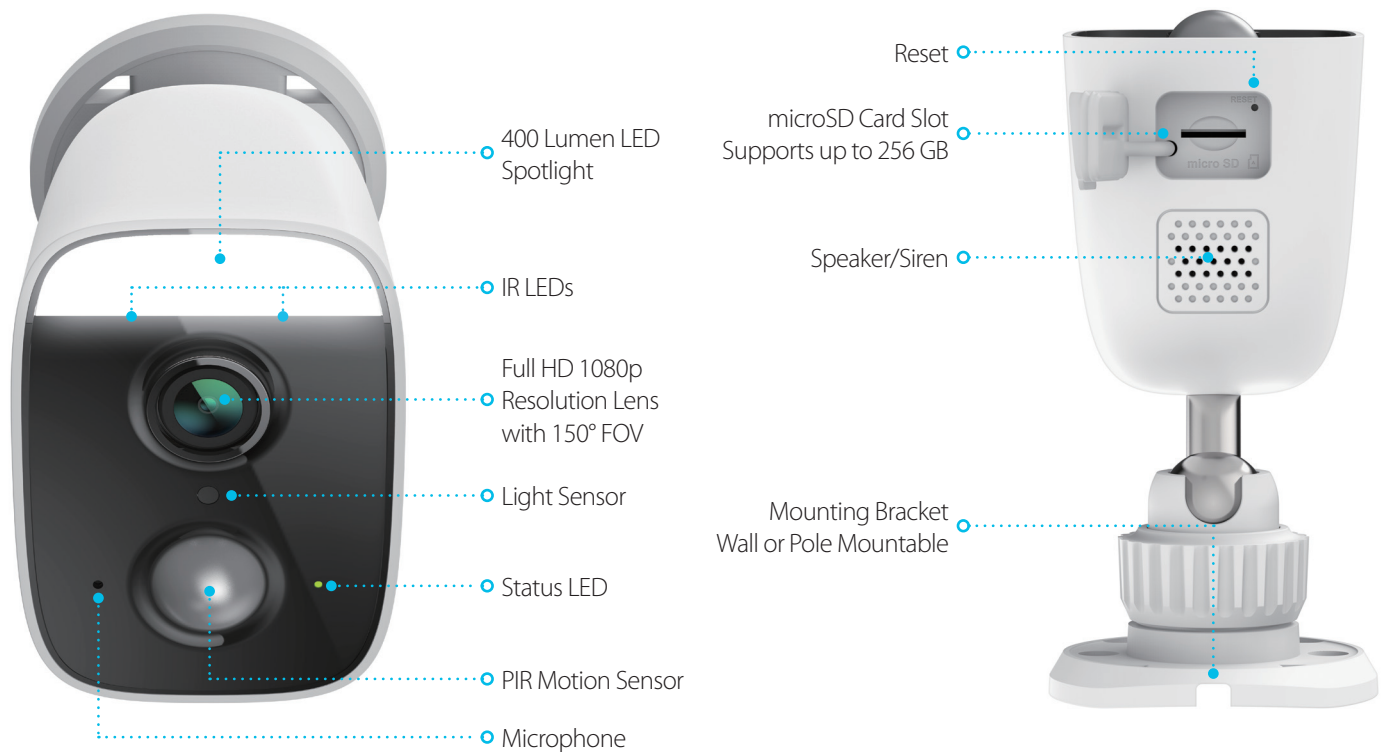

All Your Footage Saved

Worried that you'll lose all your camera footage? Don't sweat it. The DCS-8627LH lets you record and save video clips to the mydlink Cloud Recording service for anytime access. Play back recordings from the cloud or download footage to your mobile device from anywhere, anytime over the Internet. You can also equip it with a 256 GB microSD card, or alternatively manage the device through an ONVIF Profile S client.

Get More Control With mydlink

Set up the DCS-8627LH easily via the free mydlink app. Simply download and install the app on your mobile device and follow the step-by-step instructions to quickly configure the device.

Product Image

Technical Specifications

Camera		
Hardware Profile	• 1/2.9" Progressive CMOS sensor • 7 m (23 ft) IR illumination distance • Built-in Infrared-Cut Removable (ICR) Filter module • Fixed length 2.7 mm • Aperture F2.0	• Angle of view (16:9): • Horizontal: 123.8° • Vertical: 65.4° • Diagonal: 150° • Built-in microphone and speaker
Image Features	• Configurable image size • Person Detection • Motion Detection (PIR sensor, 1 zone)	• Color Night Vision
Video Compression	• H.264 format compression	
Video Resolution	• Max. Resolution: 1080p (1920 x 1080) at up to 30 fps	
Audio Support	• MPEG-2 AAC LC