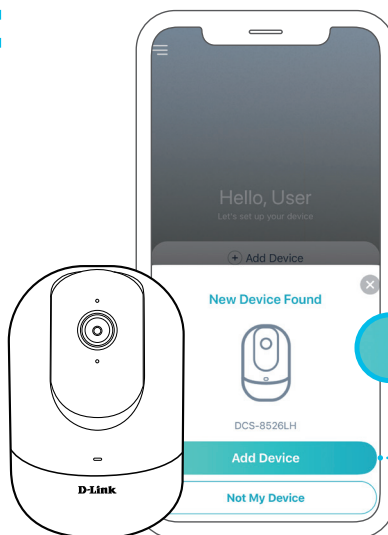

## Quick Start Guide

1

mydlink

2

3

Add Device

<https://eu.dlink.com/DCS-8526LH>

<https://eu.dlink.com/support>