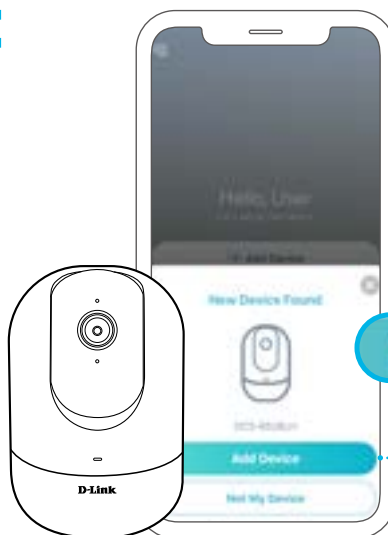

## Quick Start Guide

[1]

mydlink

[2]

[3]

Add Device

<https://eu.dlink.com/DCS-8526LH>

<https://eu.dlink.com/support>