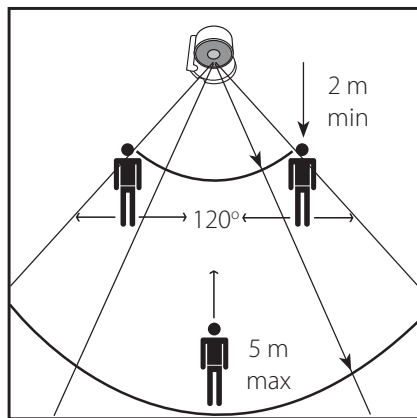

<https://eu.dlink.com/DCS-8325LH>

<https://www.dlink.com/support>

DCS-8325LH
Smart Full HD Wi-Fi Camera

Quick Start Guide