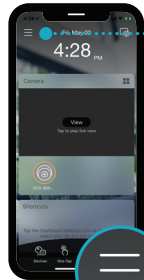

1

2

Sign Up

Add Device

Sign In

Add Device

3

<https://eu.dlink.com/DCS-8325LH>