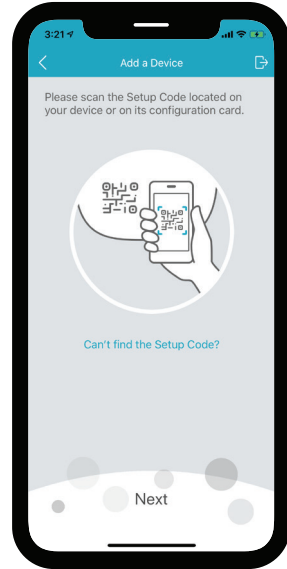

1

2

Sign Up

Add Device

Sign In

Add Device

3

<https://eu.dlink.com/DCS-8325LH>