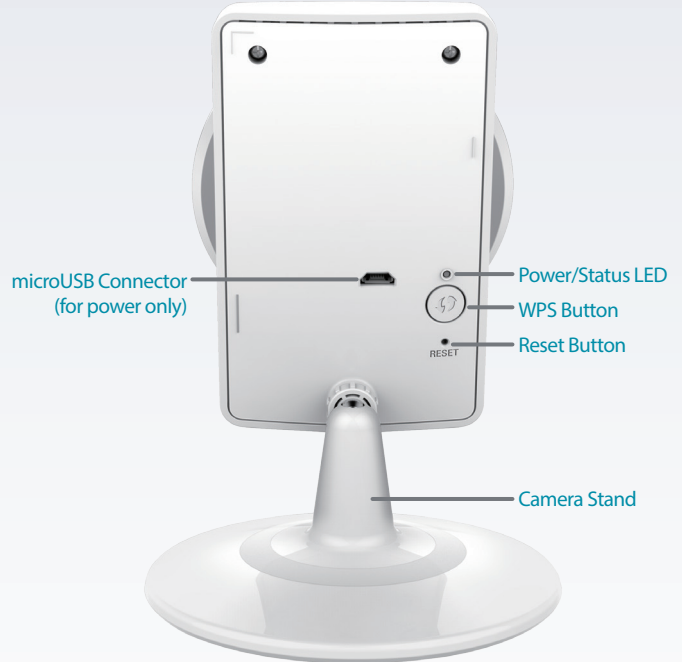

Rear View

Technical Specifications

Camera

Camera Hardware Profile	• 1/2.7" Megapixel progressive CMOS sensor • 5 meter IR illumination distance • Minimum illumination: • Color (Day Mode), IR LEDs off: 0.5 lux • B/W (Night Mode), IR LEDs off: 0.1 lux • B/W (Night Mode), IR LEDs on: 0 lux • Built-in Infrared-Cut Removable (ICR) Filter module • 8X digital zoom • Fixed length 1.72 mm	• Aperture F2.0 • Angle of view ² • (H) 180° • (V) 120° • (D) 180° • Image de-warping • Minimum object distance: 500 mm • Built-in Microphone
Image Features	• Configurable image size	• Time stamp and text overlays
Video Compression	• H.264	• JPEG for still images
Video Resolution	• 720p, 360p at up to 30 fps	
Audio Compression	• G.711	
External Interfaces	• 802.11ac/n/g/a wireless with WEP/WPA/WPA2 encryption • Operates on 2.4 GHz and 5 GHz bands	• Maximum data rate of 433 Mbps (PHY rate) ¹ • microSD/SDHC/SDXC card slot ³

Network

Network Protocols	• IPv4, ARP, TCP, UDP, ICMP • DHCP Client • NTP Client (D-Link) • DNS Client	• HTTP Server • Bonjour • UPnP Port Forwarding
Security	• Password authentication	• HTTP and RTSP digest encryption

System Integration

Event Management	• Motion detection • Sound level detection	• Push notification of motion/sound detection events • Motion/Sound-triggered recording of video
Mobile support	• mydlink Home app for iPhone, iPad, iPod Touch, and Android