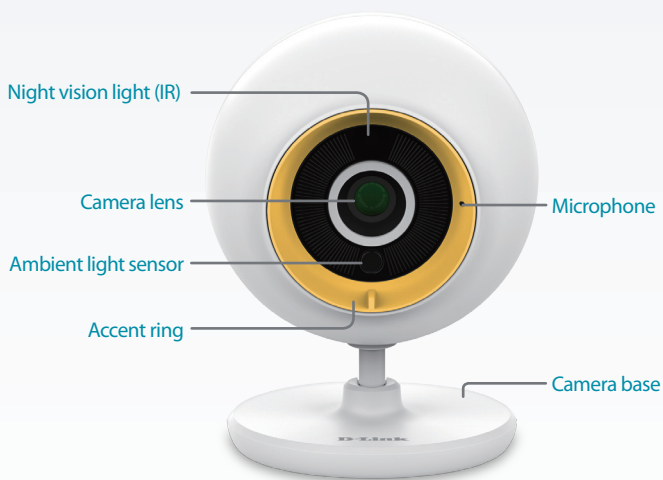

Super Simple to Use

Getting started is a snap; the free mydlink Baby app for iPhone, iPad, and Android mobile devices not only guides you step by step through the setup process, but also gives you an easy to use interface for all the advanced features of the Wi-Fi Baby Camera Junior. Check on your baby at a glance, pinch to zoom in and out with ease, or play one of five gentle lullabies to soothe your child. You can even take snapshots and video clips and save them directly to your mobile device!³

Front View