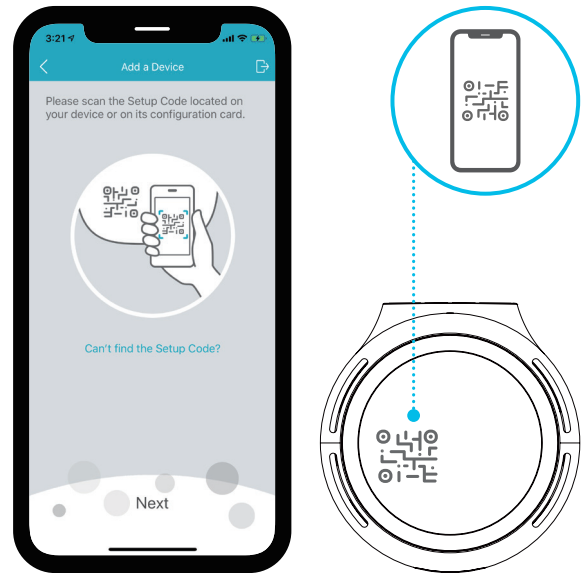

1

2

3

<https://eu.dlink.com/DCS-8000LHV2>

<https://www.dlink.com/support>

DCS-8000LHV2  
Mini Full HD Wi-Fi Camera