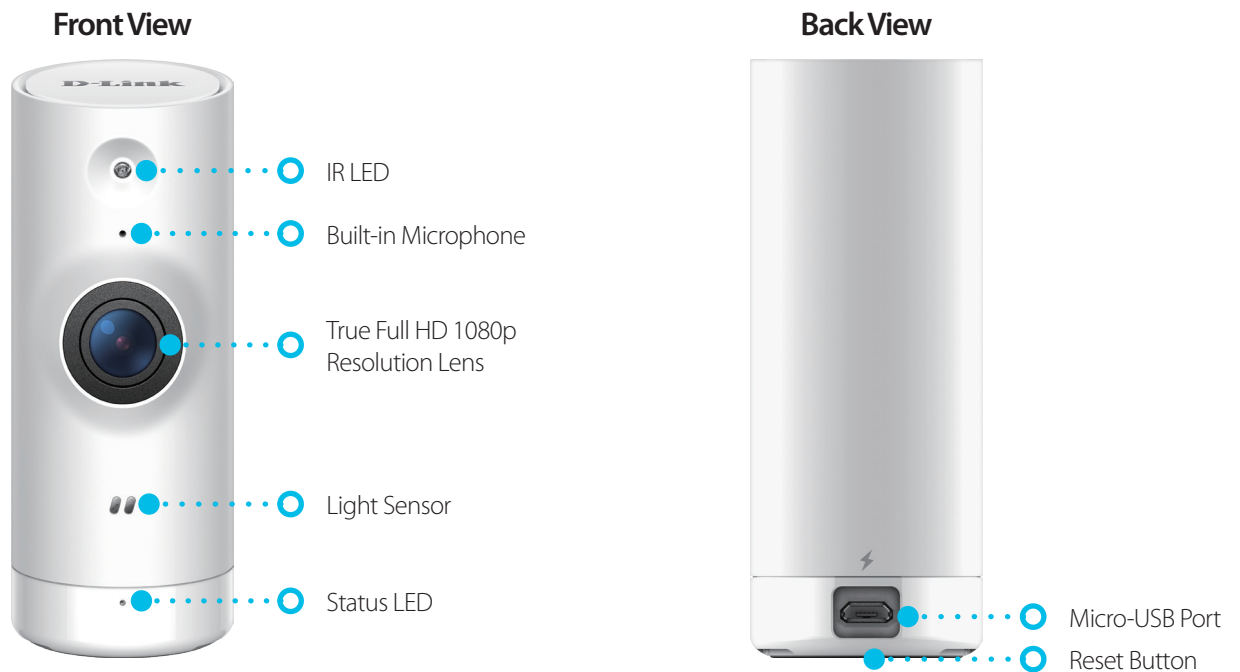

Anytime, Anywhere Access with mydlink™ Cloud Recording

Enhanced with mydlink™ cloud recording support, the DCS-8000LHV2 makes it easy and convenient for you to look after your family and check up on your home or office. With a mydlink™ cloud recording subscription, you can have peace of mind with your video recordings sent automatically to a cloud server. Play back recordings from the cloud or download video clips to your mobile device from anywhere, anytime through the Internet. Access real-time live views of your cameras using the mydlink™ mobile app and set automated schedules via your mobile device, no matter where you are.

Product Images

Technical Specifications

Camera		
Hardware Profile	• 1/2.7" progressive CMOS sensor • Lens focal length: 3.28 mm • Aperture: F2.2 • 5 m (16 ft) IR illumination distance • Minimum illumination: • B/W (Night Mode), IR LEDs on: 0 lux	• Angle of view (16:9): • Horizontal: 113° • Vertical: 58° • Diagonal: 138° • Built-in Infrared-Cut Removable (ICR) Filter • Built-in microphone
Image Features	• Configurable image size • Person detection	• Motion detection
Video Support	• H.264 format compression	• Max. Resolution: 1080p (1920 x 1080) at up to 30 fps
Audio Support	• MPEG-2 AAC LC	
Network		
Connectivity	• 802.11n/g wireless with WPA/WPA2/WPA3 encryption • Wi-Fi operates on the 2.4 GHz band • Bluetooth Low Energy 4.0	• 1T1R supports a maximum data rate of • 72.2 Mbps (PHY rate) using 20MHz bandwidth • 150 Mbps (PHY rate) using 40MHz bandwidth