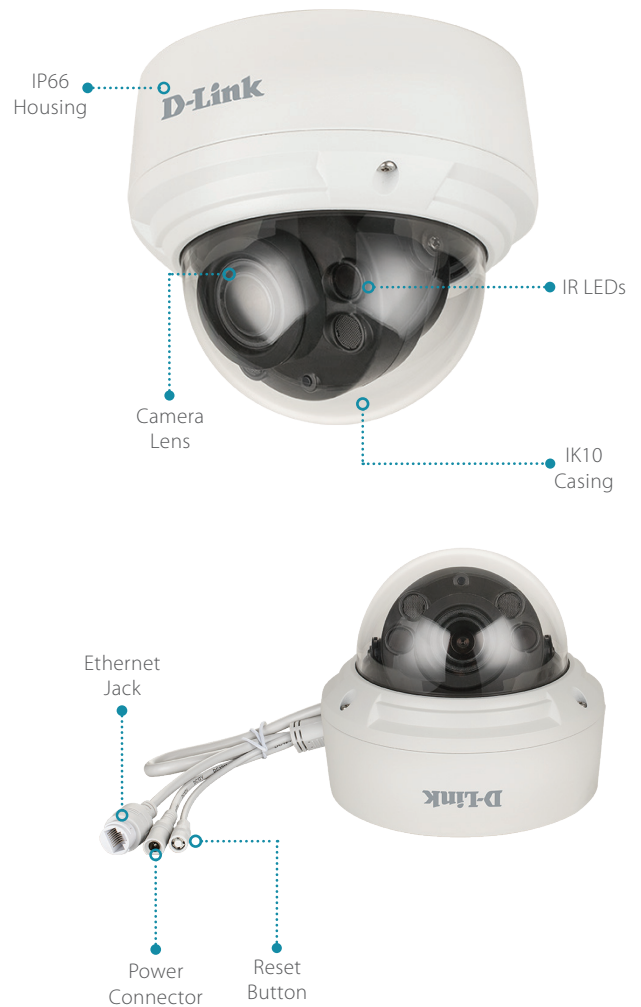

See up to 30 meters in the dark with a built-in IR-cut filter and IR LED

Wide Dynamic Range

Improved image quality in high-contrast conditions with WDR

PoE Capable

Supports 802.3af PoE for flexible and simple installation

microSD Card¹

Equipped with a microSD card slot for local storage

Camera

Camera Hardware Profile	<p>1/2.8" 8-megapixel progressive CMOS sensor 30 meter IR illumination distance Minimum illumination: Color: 0.01 lux @(F1.2, AGC ON) B/W: 0 lux @(IR LED ON) Built-in Infrared-Cut Removable (ICR) Filter module 18x digital zoom Minimum object distance 0.5 m Focal length: 2.7 mm - 13.5 mm Aperture: F1.6 Angle of view: (H) 103° - 34° (V) 55° - 18° 3-axis adjustment angle (non-motorized): Pan: 355° Tilt: 10° - 90° Rotate: 355°</p>
Camera Housing	<p>IP66 certified weatherproof housing Supports IK10 standard</p>
Image Features	<p>Configurable image size/quality/frame rate/bit rate Time stamp and text overlays Configurable shutter speed/brightness/saturation/contrast/sharpness/3D filter Configurable motion detection area Configurable privacy mask zones Auto White Balance (AWB) Auto Gain Control (AGC) Wide Dynamic Range (WDR) Corridor mode</p>
Video Compression	<p>Simultaneous H.265/H.264/MJPEG format compression JPEG for still images</p>
Max. Video Resolution and Frame Rate	<p>3840 x 2160 at up to 30 fps</p>
External Device Interfaces	<p>microSD card slot¹ Reset button 10/100 Base-TX Fast Ethernet port (supports 802.3af PoE Class 3)</p>