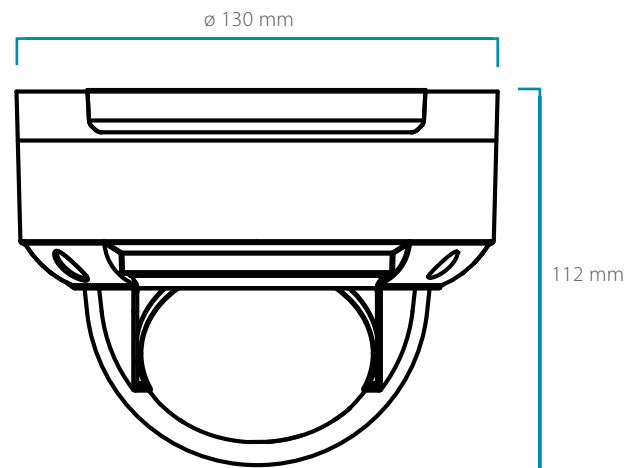

System Management

Event Management	Motion detection Multiple event notifications Event notification and uploading of snapshots via e-mail or FTP Video recording via microSD card, D-ViewCam, D-Link NVR or ONVIF-compliant NAS
Remote Management	Remote management via D-ViewCam software Remotely take snapshots/video clips and save to a local hard drive Configuration interface accessible via a web browser
System Requirements for Web Interface	Operating System: Microsoft Windows Browser: Internet Explorer 11 for full function; Chrome and Firefox (MJPEG only)
D-ViewCam System Requirements	Operating System: Windows 10 Protocol: Standard TCP/IP
D-ViewCam Software Functions	Supports all management functions provided in the web interface Scheduled motion trigger or manual recording options Remote management of up to 64 cameras Viewing of up to 64 cameras on one screen

General

Weight	750 g ± 5%
External Power Adapter	100 to 240 V AC, 50/60 Hz (Input), 12 V DC 1.5 A (Output)
Power Consumption	8 W ± 5% (PoE)
Operating Temperature	-30 to 50 °C (-22 to 122 °F)
Storage Temperature	-20 to 70 °C (-4 to 158 °F)
Operating/Storage Humidity	Max. 90% non-condensing
Dimension	∅ 130 mm x 112 mm (∅ 5.1 in x 4.4 in)
Certifications	CE, FCC

Order Information

DCS-4618EK	Vigilance 8 Megapixel H.265 Outdoor Dome Camera
Hardware Version	B

¹ microSD card not included. Supports capacity up to 256 GB.