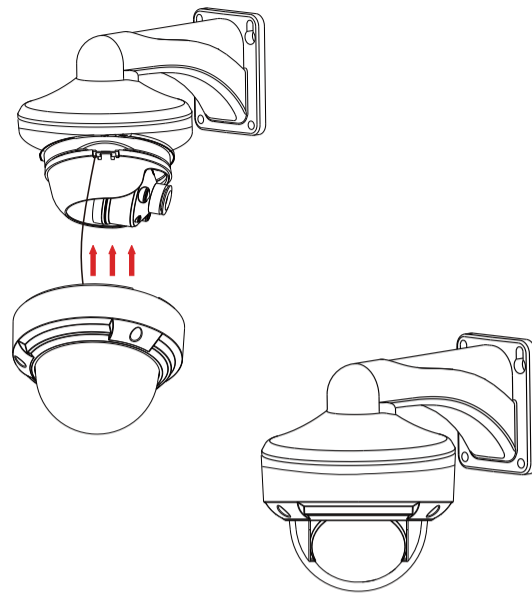

8

1

2

1

2

3

4

5

DCS-37-4

?

Model no.	DCS-37-4		DCS-37-5		DCS-37-6	
	Screw hole	Screw size	Screw hole	Screw size	Screw hole	Screw size
DCS-4612EK DCS-4614EK	-	-	B	PM4*8mm	B	PM4*10mm
DCS-4618EK	-	-	G	PM4*8mm	A	PM4*10mm
DCS-37-5	H	PM5*16mm	-	-	-	-
DCS-37-6	F	PM4*10mm	-	-	-	-

<https://www.dlink.com/warranty>

<https://eu.dlink.com/support>