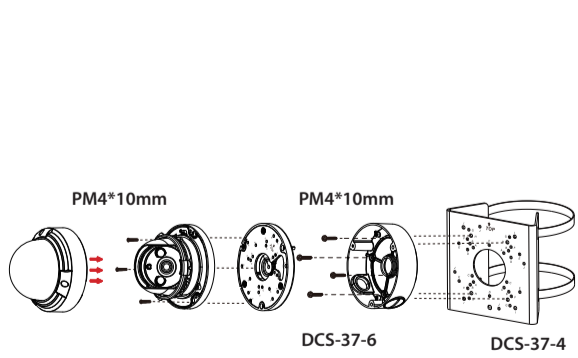

3

4

5

DCS-37-4

?

Model no.	DCS-37-4		DCS-37-5		DCS-37-6	
	Screw hole	Screw size	Screw hole	Screw size	Screw hole	Screw size
DCS-4612EK DCS-4614EK	-	-	B	PM4*8mm	B	PM4*10mm
DCS-4618EK	-	-	G	PM4*8mm	A	PM4*10mm
DCS-37-5	H	PM5*16mm	-	-	-	-
DCS-37-6	F	PM4*10mm	-	-	-	-