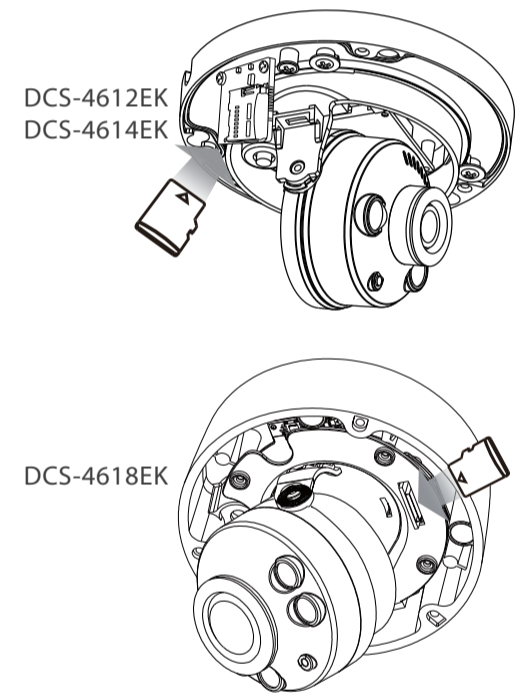

Quick Start Guide

DCS-4612EK
DCS-4614EK
DCS-4618EK

1

2

1

2

3

4

5

6

7

8

1

2

1

2

3

4

5

DCS-37-4

?

Model no.	DCS-37-4		DCS-37-5		DCS-37-6	
	Screw hole	Screw size	Screw hole	Screw size	Screw hole	Screw size
DCS-4612EK DCS-4614EK	-	-	B	PM4*8mm	B	PM4*10mm
DCS-4618EK	-	-	G	PM4*8mm	A	PM4*10mm
DCS-37-5	H	PM5*16mm	-	-	-	-
DCS-37-6	F	PM4*10mm	-	-	-	-