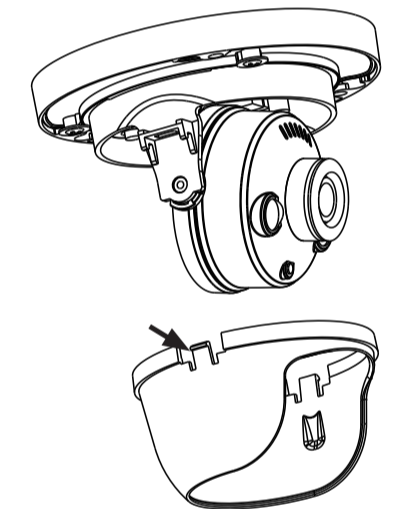

Quick Start Guide

DCS-4612EK
DCS-4614EK
DCS-4618EK

1

2

1

2

3

4

3

4

5

DCS-37-4

?

Model no.	DCS-37-4		DCS-37-5		DCS-37-6	
	Screw hole	Screw size	Screw hole	Screw size	Screw hole	Screw size
DCS-4612EK DCS-4614EK	-	-	B	PM4*8mm	B	PM4*10mm
DCS-4618EK	-	-	G	PM4*8mm	A	PM4*10mm
DCS-37-5	H	PM5*16mm	-	-	-	-
DCS-37-6	F	PM4*10mm	-	-	-	-