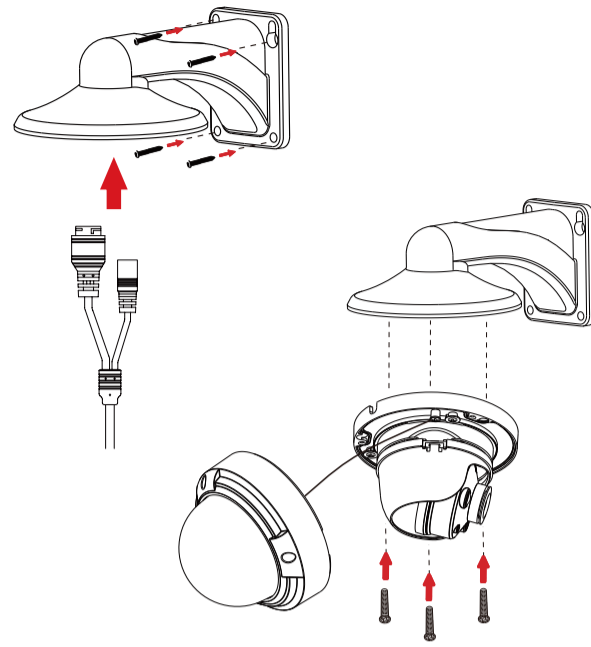

8

1

2

1

2

3

4

5

DCS-37-4

?

Model no.	DCS-37-4		DCS-37-5		DCS-37-6	
	Screw hole	Screw size	Screw hole	Screw size	Screw hole	Screw size
DCS-4612EK DCS-4614EK	-	-	B	PM4*8mm	B	PM4*10mm
DCS-4618EK	-	-	G	PM4*8mm	A	PM4*10mm
DCS-37-5	H	PM5*16mm	-	-	-	-
DCS-37-6	F	PM4*10mm	-	-	-	-

<https://www.dlink.com/warranty>

<https://eu.dlink.com/support>