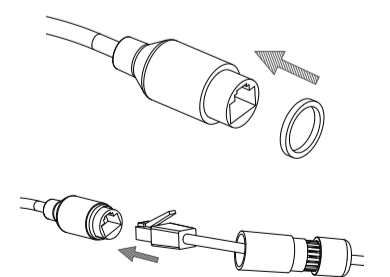

Quick Start Guide

DCS-4612EK
DCS-4614EK
DCS-4618EK

1

2

1

2

3

4

5

6

7