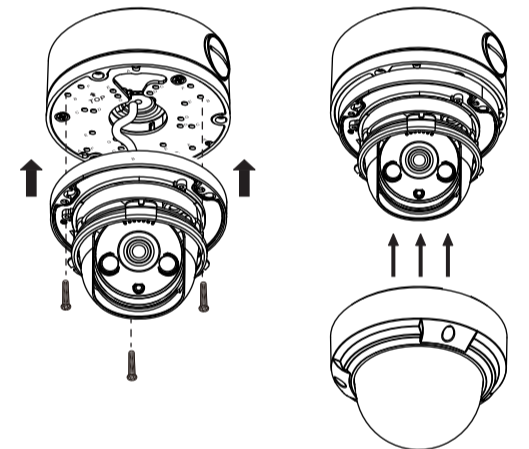

5

6

7

8

1

2

1

2

3

4

5

DCS-37-4

?

Model no.	DCS-37-4		DCS-37-5		DCS-37-6	
	Screw hole	Screw size	Screw hole	Screw size	Screw hole	Screw size
DCS-4612EK DCS-4614EK	-	-	B	PM4*8mm	B	PM4*10mm
DCS-4618EK	-	-	G	PM4*8mm	A	PM4*10mm
DCS-37-5	H	PM5*16mm	-	-	-	-
DCS-37-6	F	PM4*10mm	-	-	-	-