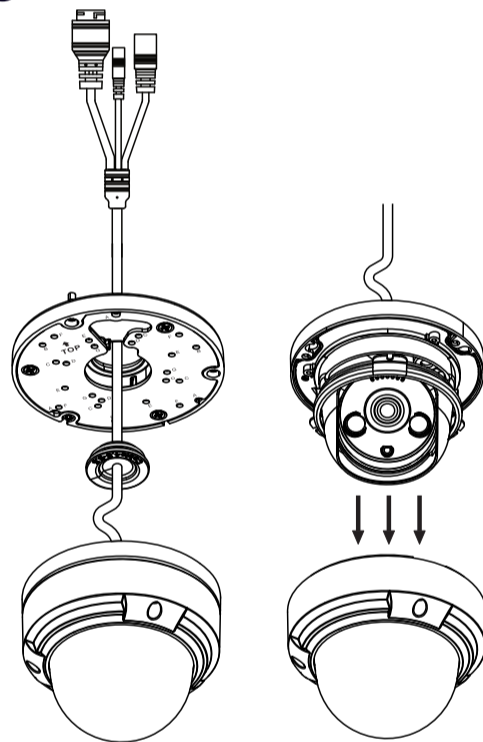

5

6

7

8

1

2

1

2

3

4

5

DCS-37-4

?

Model no.	DCS-37-4		DCS-37-5		DCS-37-6	
	Screw hole	Screw size	Screw hole	Screw size	Screw hole	Screw size
DCS-4612EK DCS-4614EK	-	-	B	PM4*8mm	B	PM4*10mm
DCS-4618EK	-	-	G	PM4*8mm	A	PM4*10mm
DCS-37-5	H	PM5*16mm	-	-	-	-
DCS-37-6	F	PM4*10mm	-	-	-	-