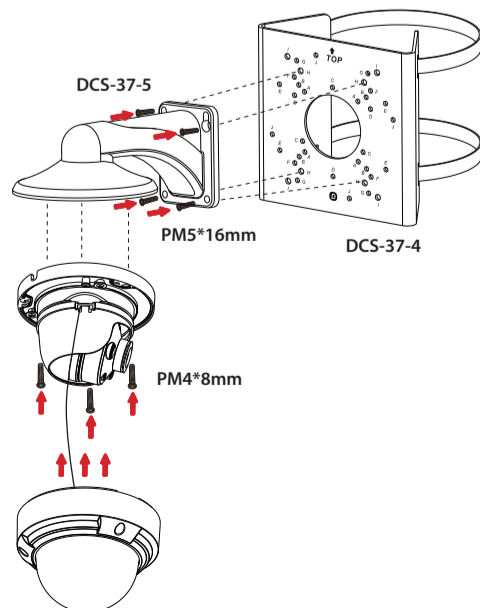

3

4

5

DCS-37-4

?

Model no.	DCS-37-4		DCS-37-5		DCS-37-6	
	Screw hole	Screw size	Screw hole	Screw size	Screw hole	Screw size
DCS-4612EK DCS-4614EK	-	-	B	PM4*8mm	B	PM4*10mm
DCS-4618EK	-	-	G	PM4*8mm	A	PM4*10mm
DCS-37-5	H	PM5*16mm	-	-	-	-
DCS-37-6	F	PM4*10mm	-	-	-	-