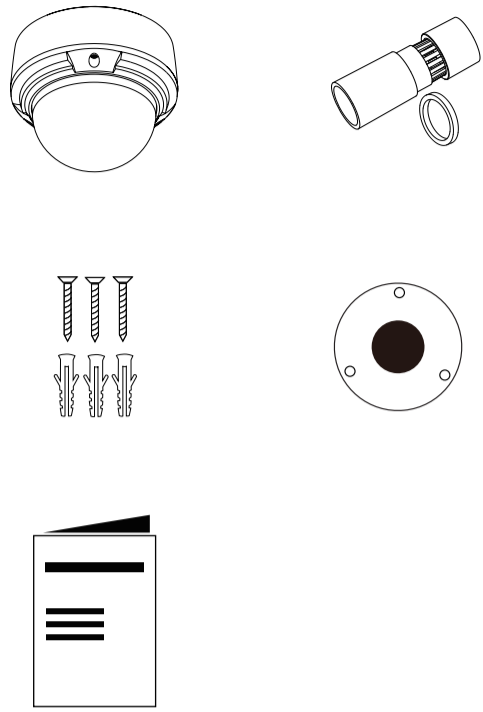

Quick Start Guide

DCS-4612EK
DCS-4614EK
DCS-4618EK

1

2

1

2

3

4

3

4

5

DCS-37-4

?

Model no.	DCS-37-4		DCS-37-5		DCS-37-6	
	Screw hole	Screw size	Screw hole	Screw size	Screw hole	Screw size
DCS-4612EK DCS-4614EK	-	-	B	PM4*8mm	B	PM4*10mm
DCS-4618EK	-	-	G	PM4*8mm	A	PM4*10mm
DCS-37-5	H	PM5*16mm	-	-	-	-
DCS-37-6	F	PM4*10mm	-	-	-	-