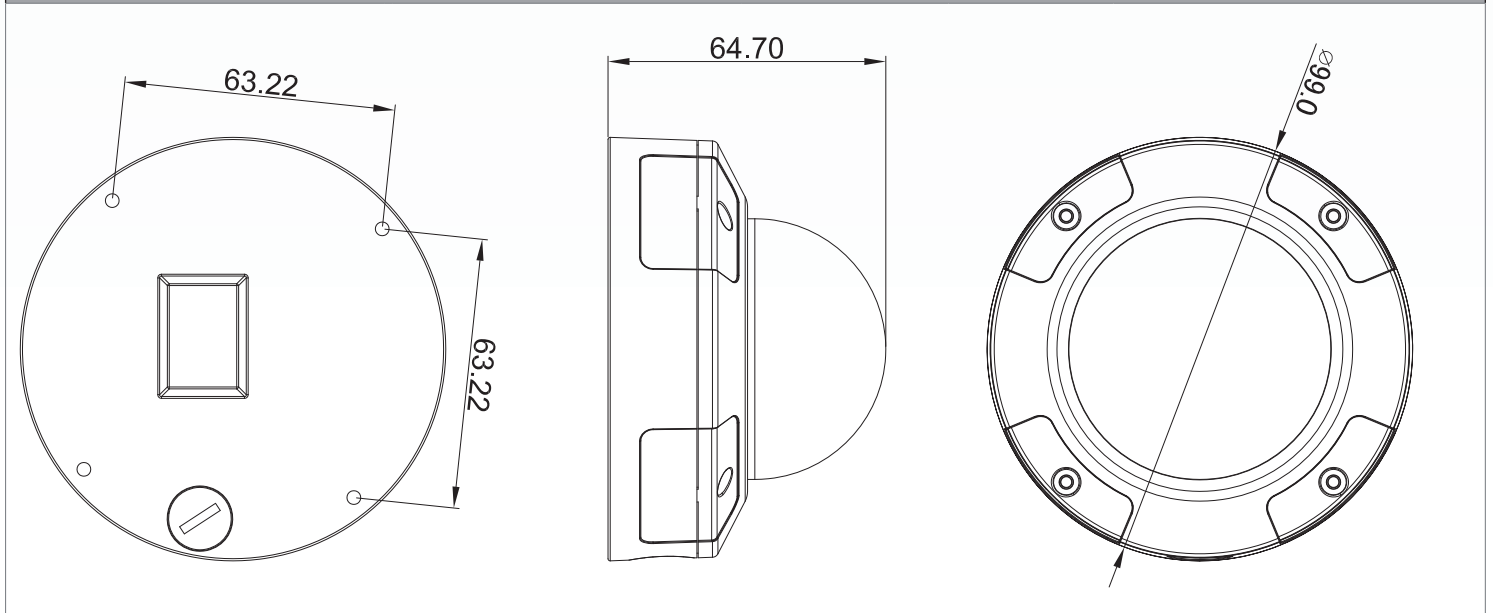

Vigilance 2 Megapixel H.265 Outdoor Dome Camera

System Management		
Event Management	• Motion detection • Tamper detection • Event notification and uploading of snapshots/video clips via e-mail or FTP	• Supports multiple SMTP and FTP servers • Multiple event notifications • Multiple recording methods for easy backup
Remote Management	• Take snapshots/video clips and save to local hard drive	• Configuration interface accessible via web browser
System Requirements for Web Interface	• Operating System: Microsoft Windows 10 / 8 / 7	• Browser: Internet Explorer, Firefox, Chrome
D-ViewCam™ System Requirements	• Operating System: • 32-bit: Windows 8 / 7 (SP1) • 64-bit: Windows 10 / 8 / 7 (SP1) / Server 2012 / Server 2008 R2	• Web Browser: Internet Explorer 7 or higher • Protocol: Standard TCP/IP
D-ViewCam™ Software Functions	• Remote management/control of up to 32 cameras • Supports all management functions provided in web interface	• Viewing of up to 32 cameras on one screen • Scheduled motion triggered, or manual recording options

General		
Weight	• 365 g ± 5%	
Power³	• Input: 100 to 240 V AC, 50/60 Hz	• Output: 12 V DC 1.5 A
Power Consumption	• 6.6 W ± 5% (PoE)	
Temperature	• Operating: -30 to 50 °C (-22 to 124 °F)	• Storage: -20 to 70 °C (-4 to 158 °F)
Humidity	• Operating: 20% to 80% non-condensing	• Storage: 5% to 95% non-condensing
Certifications	• CE • CE LVD	• FCC • RCM

Dimensions