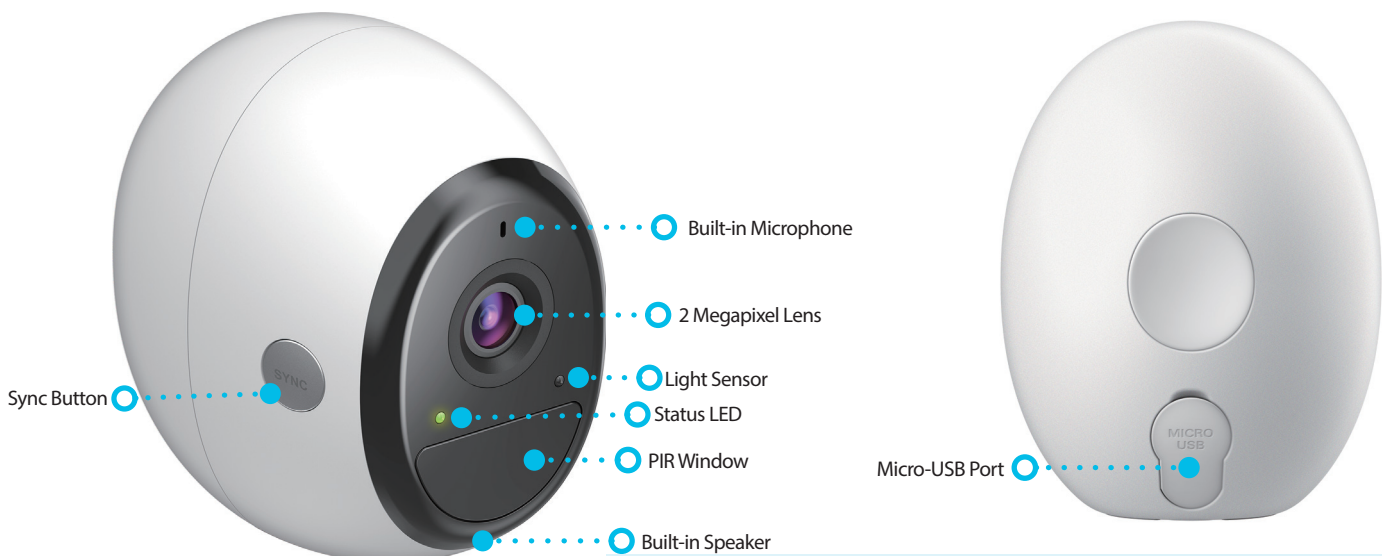

Automated Video Clip Storage Through mydlink™ Cloud Recording

With a mydlink™ cloud recording subscription, you can have peace of mind with automated storage of your video recordings to a cloud server. Play back recordings in the cloud or download video clips to your mobile device from anywhere, anytime through the Internet. Access real-time live views of your cameras using the mydlink™ mobile app and set automated schedules via your tablet or mobile phone, no matter where you are.

Product Images

Front View

Back View

Technical Specifications

Camera		
Hardware Profile	• 1/4" 2 megapixel progressive CMOS sensor • Minimum illumination: • B/W (Night Mode), IR LEDs on: 0 lux • Lens focal length: 1.9 mm • Aperture: F2.2 • Digital zoom • 7.5 m (25 ft) IR illumination distance	• Angle of view (16:9): • Horizontal: 115° • Vertical: 64° • Diagonal: 135° • Built-in light sensor • Built-in microphone • Built-in speaker
Video Compression	• H.264 format compression	• JPEG for still images
Video Resolution	• 1080p (1920 x 1080)	• Up to 24 fps
Audio Support	• MPEG-2 AAC LC	• Two-way audio
Network		
Connectivity	• 2.4 GHz: 802.11 n/g/b wireless with WPA2 encryption	• 866 MHz for signalling
General		
Buttons	• Sync Button	
LED	• Status LED	
System Integration		
Event Management	• PIR motion detection • Cloud recording • Push notifications	• Manually taken snapshots & video clips are saved to mobile device
Mobile Support	• mydlink™ apps for iPhone, iPad, iPod touch, and Android devices⁴