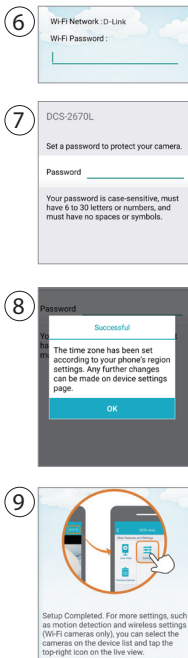

# Full HD 180° Outdoor Wi-Fi Camera

## Quick Start Guide

DCS-2670L

1

<https://eu.dlink.com/DCS-2670L>

2

3

4

OR