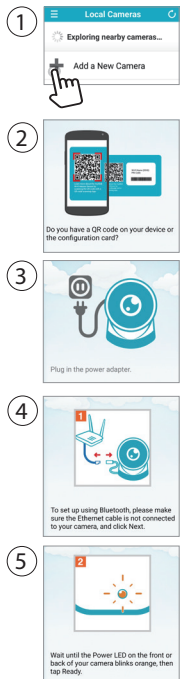

# Full HD 180° Outdoor Wi-Fi Camera

## Quick Start Guide

DCS-2670L

1

<https://eu.dlink.com/DCS-2670L>

2

3

4

OR