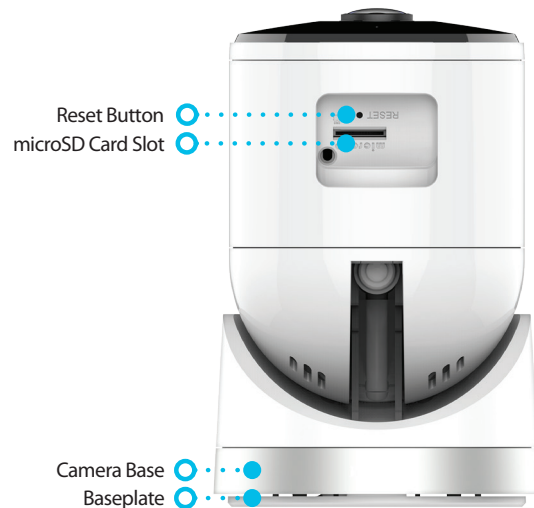

### Your Home, Only Smarter.

The DCS-2670L Full HD 180° Outdoor Wi-Fi Camera boasts a horizon-wide 180° lens that easily captures your entire room in high-resolution 1080P. Its three-axis adjustment makes ceiling installations easy, and the built-in night vision, motion and sound detection, and handy mobile app empower you with knowing exactly what is happening anywhere, anytime.

### Features

- ◆ High quality 1080p Full HD resolution
- ◆ 180° viewing angle
- ◆ IP65 rating for weatherproofing<sup>1</sup>
- ◆ Built-in IR LEDs to capture video in up to 10 metres of complete darkness
- ◆ Motion and sound detection
- ◆ Send notifications to your mobile device and record snapshots/video clips or microSD card
- ◆ Universal Plug and Play (uPnP) lets you access your device easily
- ◆ Supports Bluetooth and Ethernet setup
- ◆ Backwards compatible with 802.11g/b network devices
- ◆ H.264 support for smooth video streaming performance
- ◆ Connects to your wireless network so you can easily install the camera anywhere you have Wi-Fi access
- ◆ View and manage your camera remotely using the mydlink app<sup>2</sup>

### Product Images

Front View

Connections View