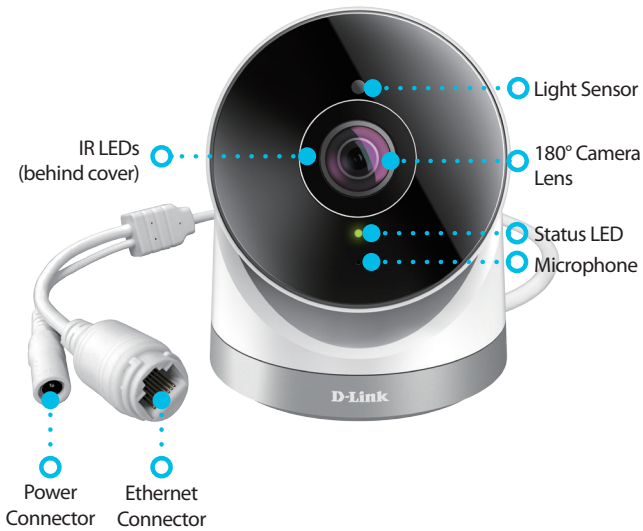

Product Images

Front View