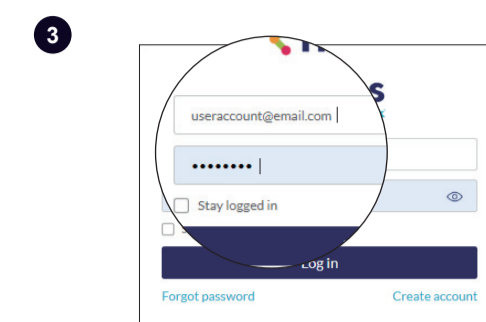

# Quick Start Guide

D-Link

OR

SSID	Password
Nuclias_Guest	
Nuclias_Office	password

OR

<https://www.nuclias.com>

<http://www.dlink.com/support>

2