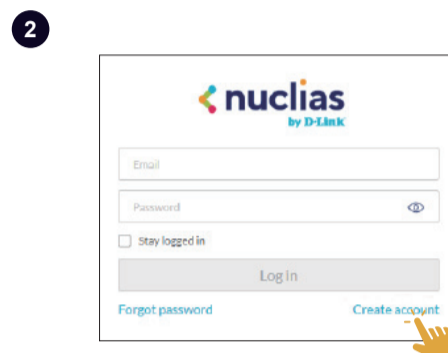

# Quick Start Guide

D-Link

OR

SSID	Password
Nuclias_Guest	
Nuclias_Office	password

OR

<https://www.nuclias.com>

<http://www.dlink.com/support>

2