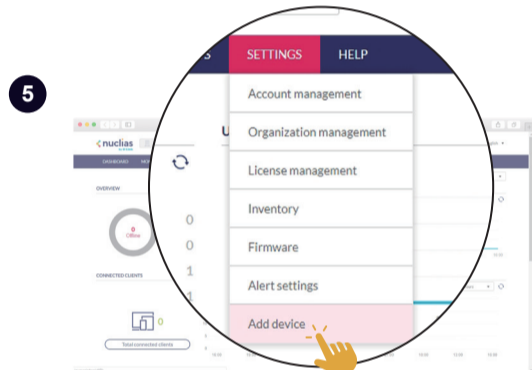

# Quick Start Guide

D-Link

OR

SSID	Password
Nuclias_Guest	
Nuclias_Office	password

OR

<https://www.nuclias.com>

<http://www.dlink.com/support>

2