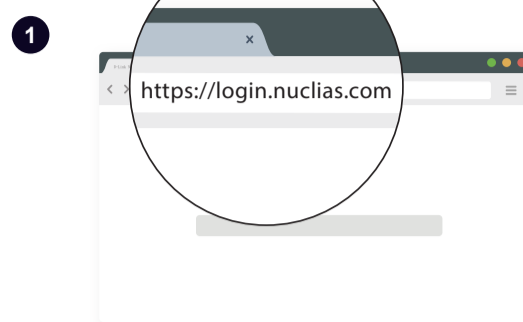

# Quick Start Guide

D-Link

OR

SSID	Password
Nuclias_Guest	
Nuclias_Office	password

OR

<https://www.nuclias.com>

<http://www.dlink.com/support>

2