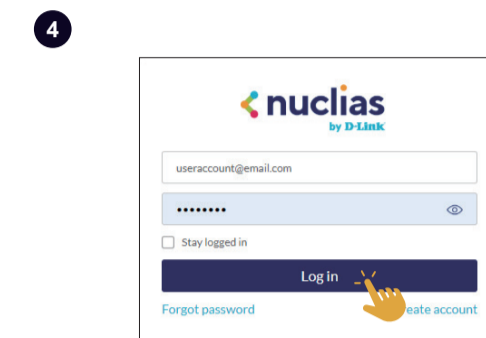

# Quick Start Guide

D-Link

OR

SSID	Password
Nuclias_Guest	
Nuclias_Office	password

OR

<https://www.nuclias.com>

<http://www.dlink.com/support>

2