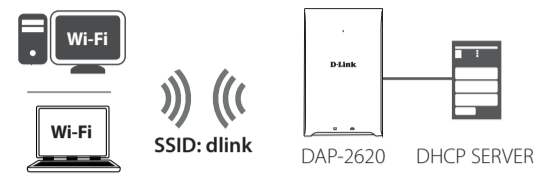

3

OR

http://dap2620.local

User Name:

Password: