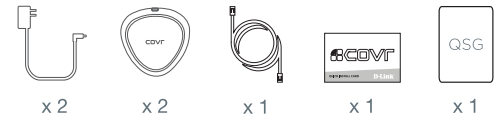

COVR

AC1200 Dual Band Whole Home Mesh Wi-Fi System

Quick Setup Guide

<http://www.dlink.com/support>