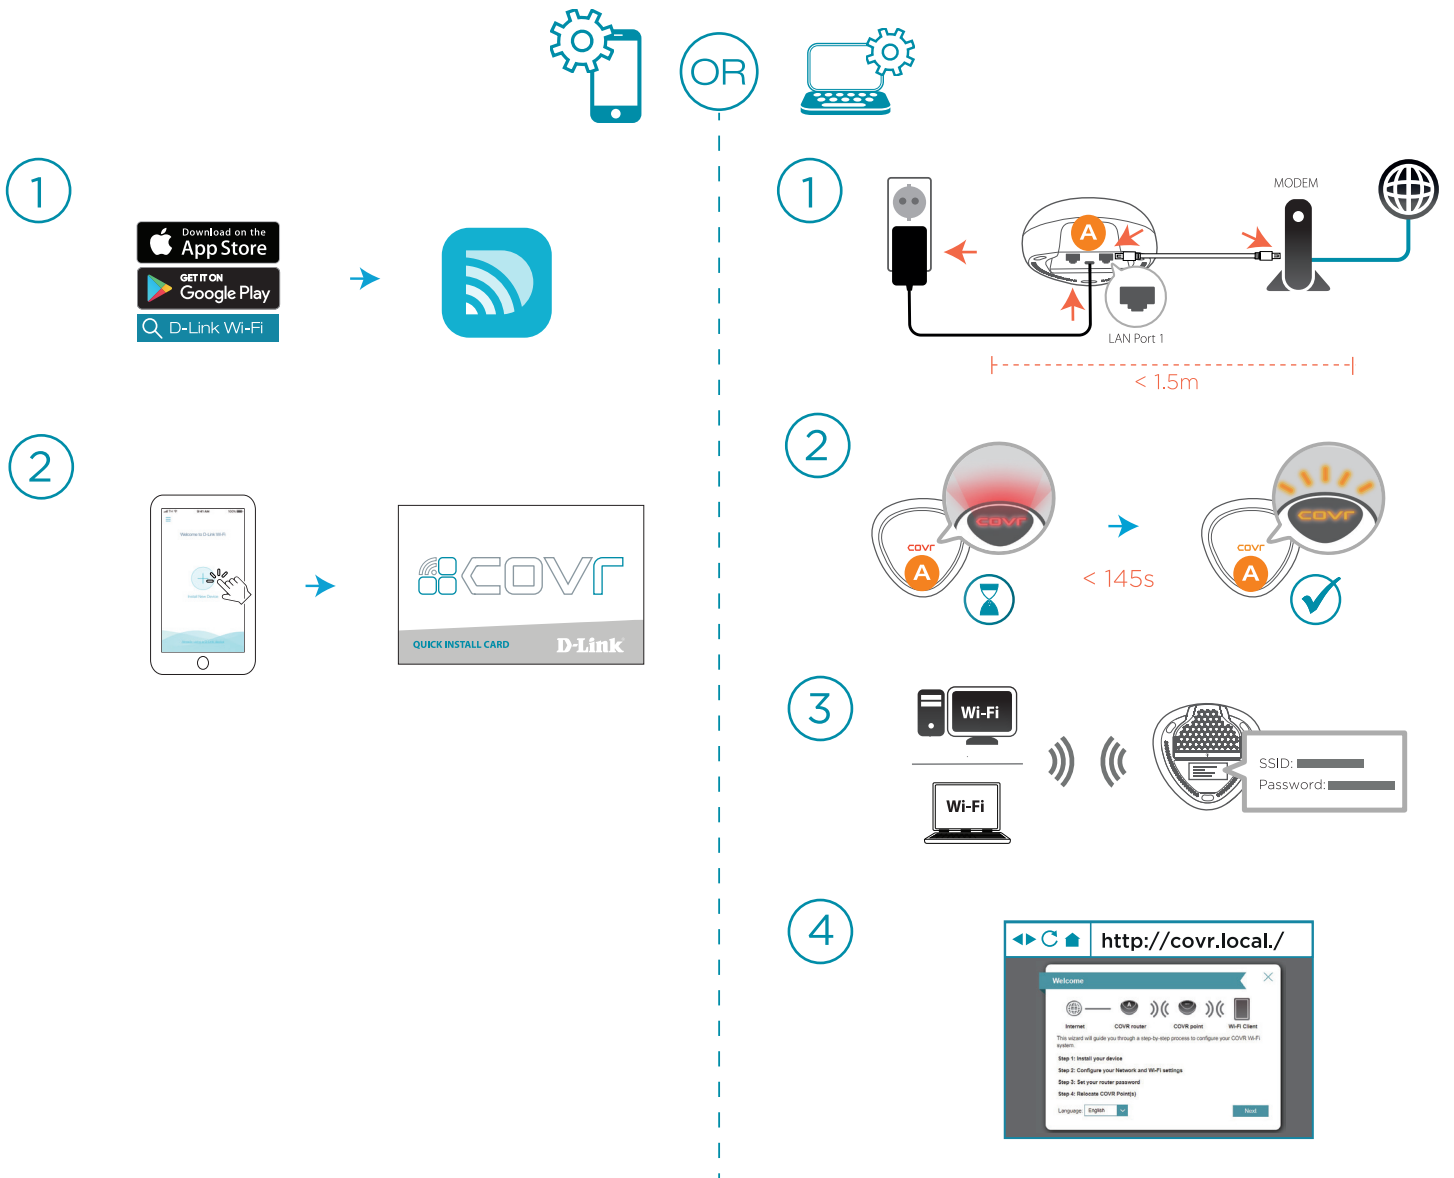

COVR

AC1200 Dual Band Whole Home Mesh Wi-Fi System

Quick Setup Guide

<http://www.dlink.com/support>