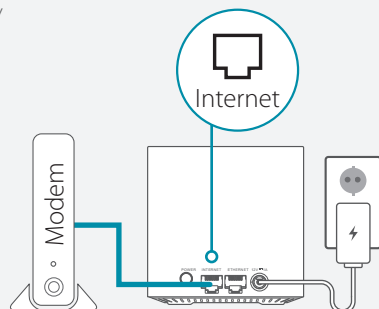

Quick Start Guide

COVR-1102

AC1200 Dual Band Whole Home Mesh Wi-Fi System

x 2

x 2

x 1

x 1

x 3

OPTION 1

1 /

2 /

Install New Device

OPTION 2

1 /

2 /

<120s

3 /

Wi-Fi Name: dlink-XXXX
Password: XXXXXXXX

4 /

<http://covr.local/>

<https://eu.dlink.com/support>