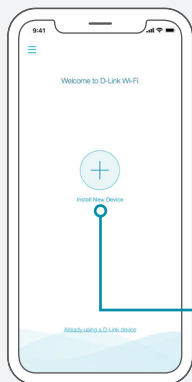

2 /

Install New Device