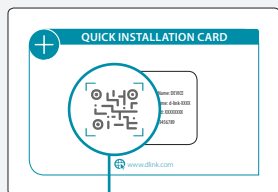

2 /

Install New Device