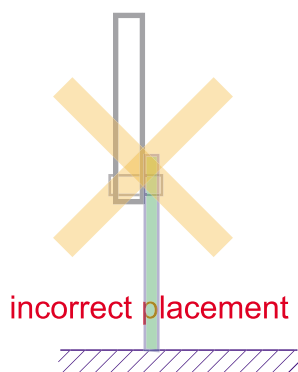

## D-Link ANT24-1801 Outdoor Directional Yagi Antenna

Remove one default antenna from the wireless device and start to assemble!

Overlook

Horizontal coverage

Vertical coverage

Frequency band	2400-2500 MHz
Antenna gain	18 dBi
VSWR	1.5 max
Polarization	Linear vertical
HPBW / H-plane	15°
HPBW / E-plane	15°
Impedence	50 Ohms
Dimensions LxWxH	∅89x1000 mm
Weight	3500g without joint

### Installation Note:

1. Main body
2. Angle mounting
3. Mounting bracket
4. 2" pole clamp
5. M8x 20 bolt
6. M8x 110 bolt
7. M8 nut
8. M8 washer
9. M8 spring washer
10. M6-95 screw
11. M6 nut
12. Band clamp