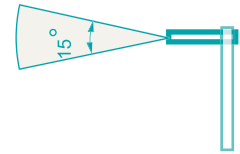

## D-Link ANT24-1801 Outdoor Directional Yagi Antenna

Remove one default antenna from the wireless device and start to assemble!

Overlook

Horizontal coverage

Vertical coverage

Frequency band	2400-2500 MHz
Antenna gain	18 dBi
VSWR	1.5 max
Polarization	Linear vertical
HPBW / H-plane	15°
HPBW / E-plane	15°
Impedence	50 Ohms
Dimensions LxWxH	∅89x1000 mm
Weight	3500g without joint

### Installation Note:

1. Main body
2. Angle mounting
3. Mounting bracket
4. 2" pole clamp
5. M8x 20 bolt
6. M8x 110 bolt
7. M8 nut
8. M8 washer
9. M8 spring washer
10. M6-95 screw
11. M6 nut
12. Band clamp