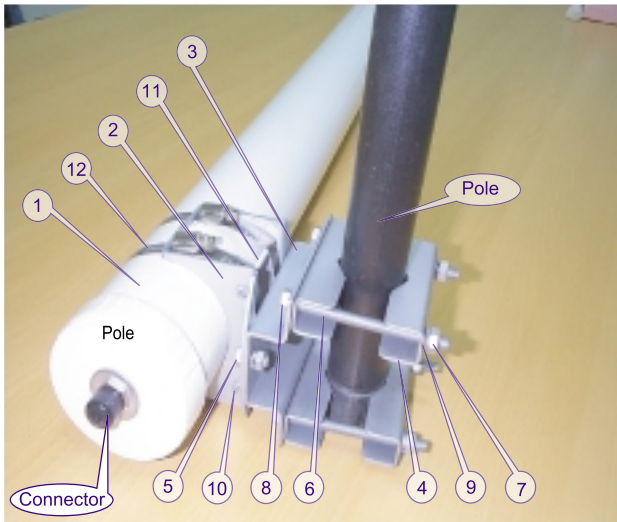

## D-Link ANT24-1801 Outdoor Directional Yagi Antenna

Remove one default antenna from the wireless device and start to assemble!

Overlook

Horizontal coverage

Vertical coverage

Frequency band	2400-2500 MHz
Antenna gain	18 dBi
VSWR	1.5 max
Polarization	Linear vertical
HPBW / H-plane	15°
HPBW / E-plane	15°
Impedence	50 Ohms
Dimensions LxWxH	∅89x1000 mm
Weight	3500g without joint

### Installation Note:

1. Main body
2. Angle mounting
3. Mounting bracket
4. 2" pole clamp
5. M8x 20 bolt
6. M8x 110 bolt
7. M8 nut
8. M8 washer
9. M8 spring washer
10. M6-95 screw
11. M6 nut
12. Band clamp