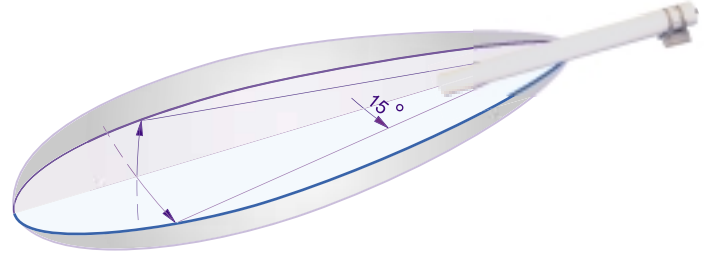

## D-Link ANT24-1801 Outdoor Directional Yagi Antenna

Remove one default antenna from the wireless device and start to assemble!

Overlook

Horizontal coverage

Vertical coverage

Frequency band	2400-2500 MHz
Antenna gain	18 dBi
VSWR	1.5 max
Polarization	Linear vertical
HPBW / H-plane	15°
HPBW / E-plane	15°
Impedence	50 Ohms
Dimensions LxWxH	∅89x1000 mm
Weight	3500g without joint