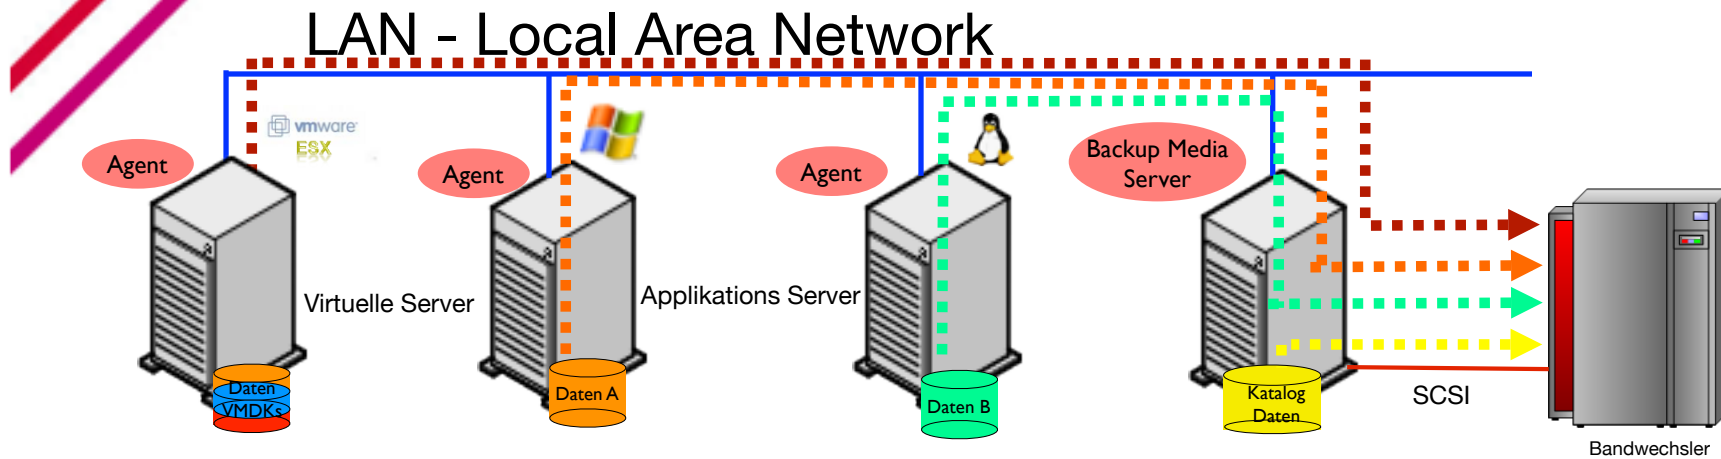

The heart of the network

D-Link[®]

Datensicherung eines Servers

LAN - Local Area Network

The heart of the network

D-Link®

Datensicherung mehrerer Server

LAN - Local Area Network

The heart of the network

D-Link®

Datensicherung im LAN

The heart of the network

D-Link[®]

Datensicherung im LAN auf NAS

The heart of the network

D-Link[®]

Datensicherung im SAN

The heart of the network

D-Link[®]

Backup to Disk im SAN

Tiered Storage - HSM

The heart of the network

D-Link®

A decorative graphic consisting of several horizontal lines in various colors (blue, green, yellow, red, magenta) that curve downwards from the left side of the slide and then continue as straight horizontal lines across the top. The title 'Vorteile: Tiered Storage' is positioned to the right of the top part of these lines.