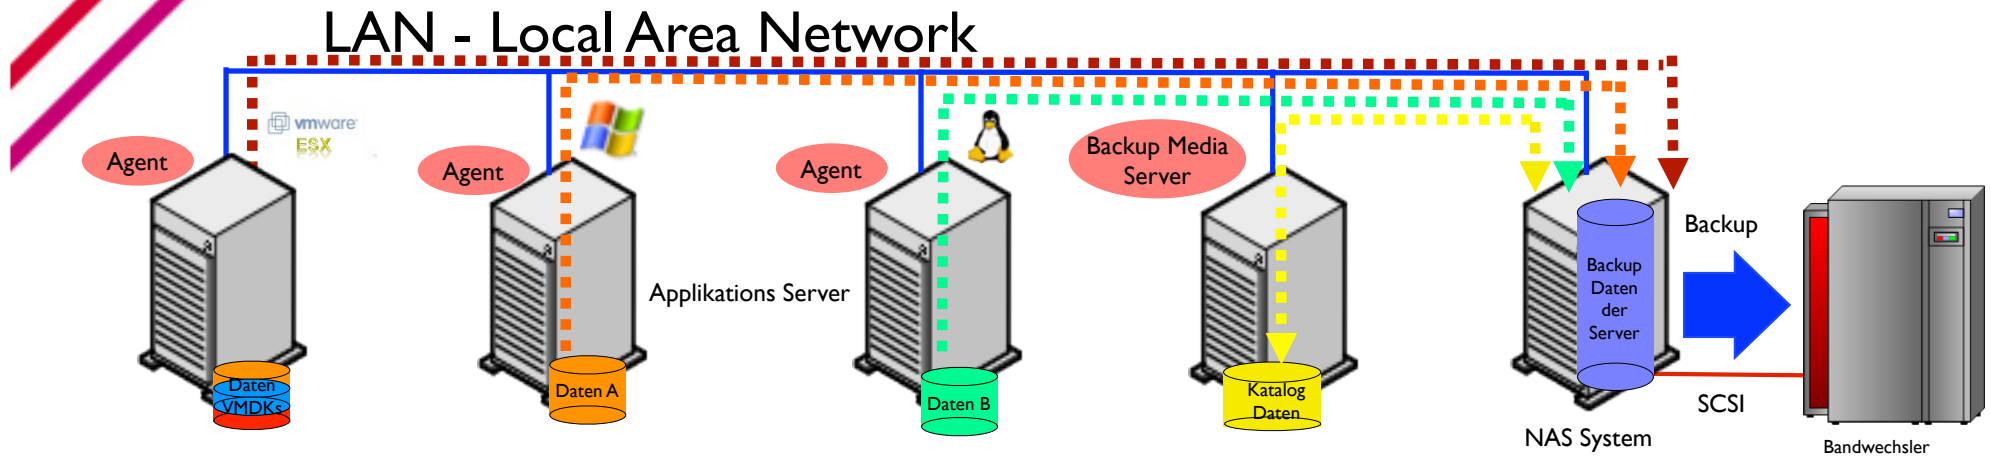

The heart of the network

D-Link[®]

Datensicherung eines Servers

LAN - Local Area Network

The heart of the network

D-Link®

Datensicherung mehrerer Server

LAN - Local Area Network

The heart of the network

D-Link®

Datensicherung im LAN

The heart of the network

D-Link[®]

Datensicherung im LAN auf NAS

The heart of the network

D-Link[®]

Datensicherung im SAN

The heart of the network

D-Link[®]

Backup to Disk im SAN

Tiered Storage - HSM

The heart of the network

D-Link®

A decorative graphic consisting of several horizontal lines in various colors (blue, green, yellow, red, magenta) that curve downwards from the left side of the slide and then continue as straight horizontal lines across the top. The title 'Vorteile: Tiered Storage' is positioned to the right of the top part of these lines.