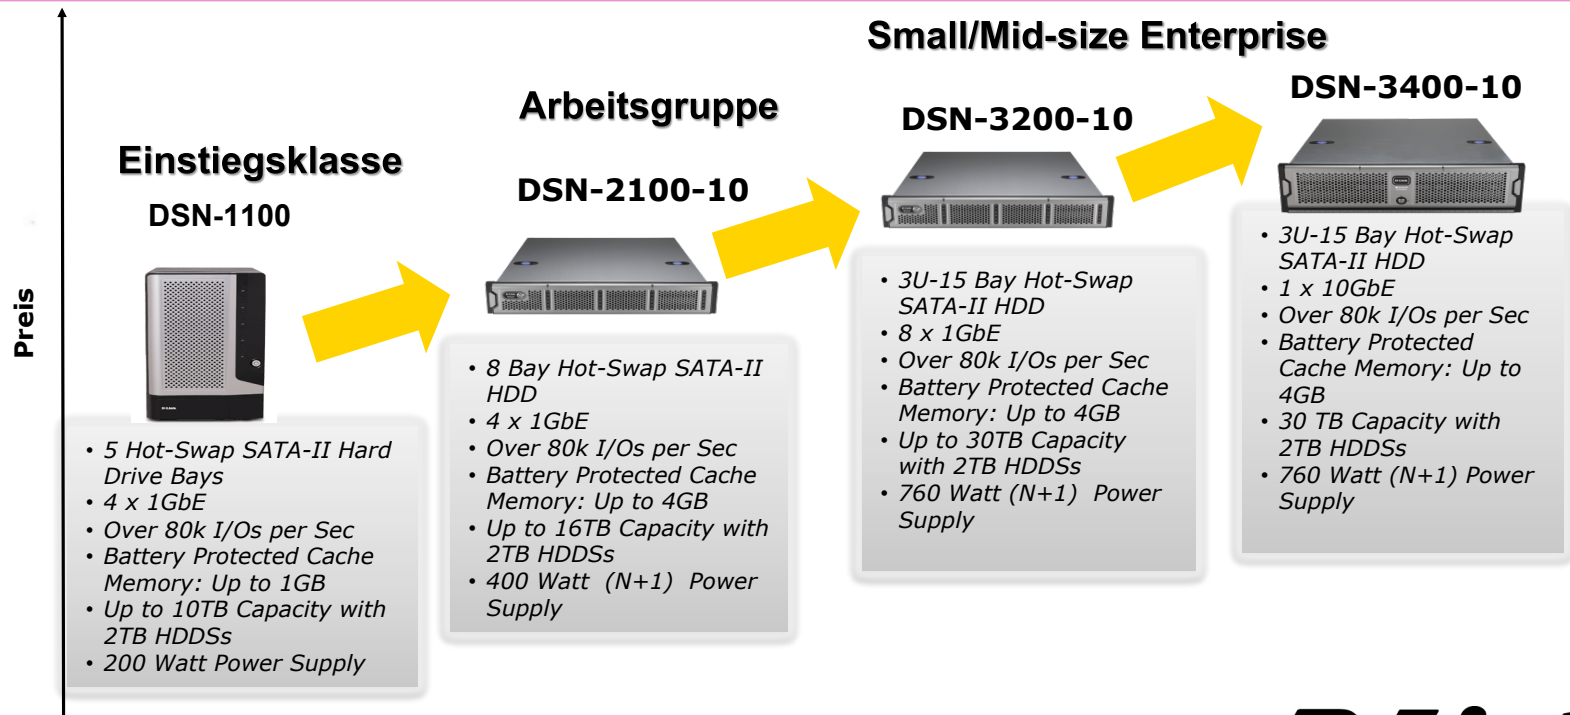

D-Link xStack SAN Familie

The heart of the network

Performance, Skalierbarkeit, Flexibilität und mehr
D-Link®