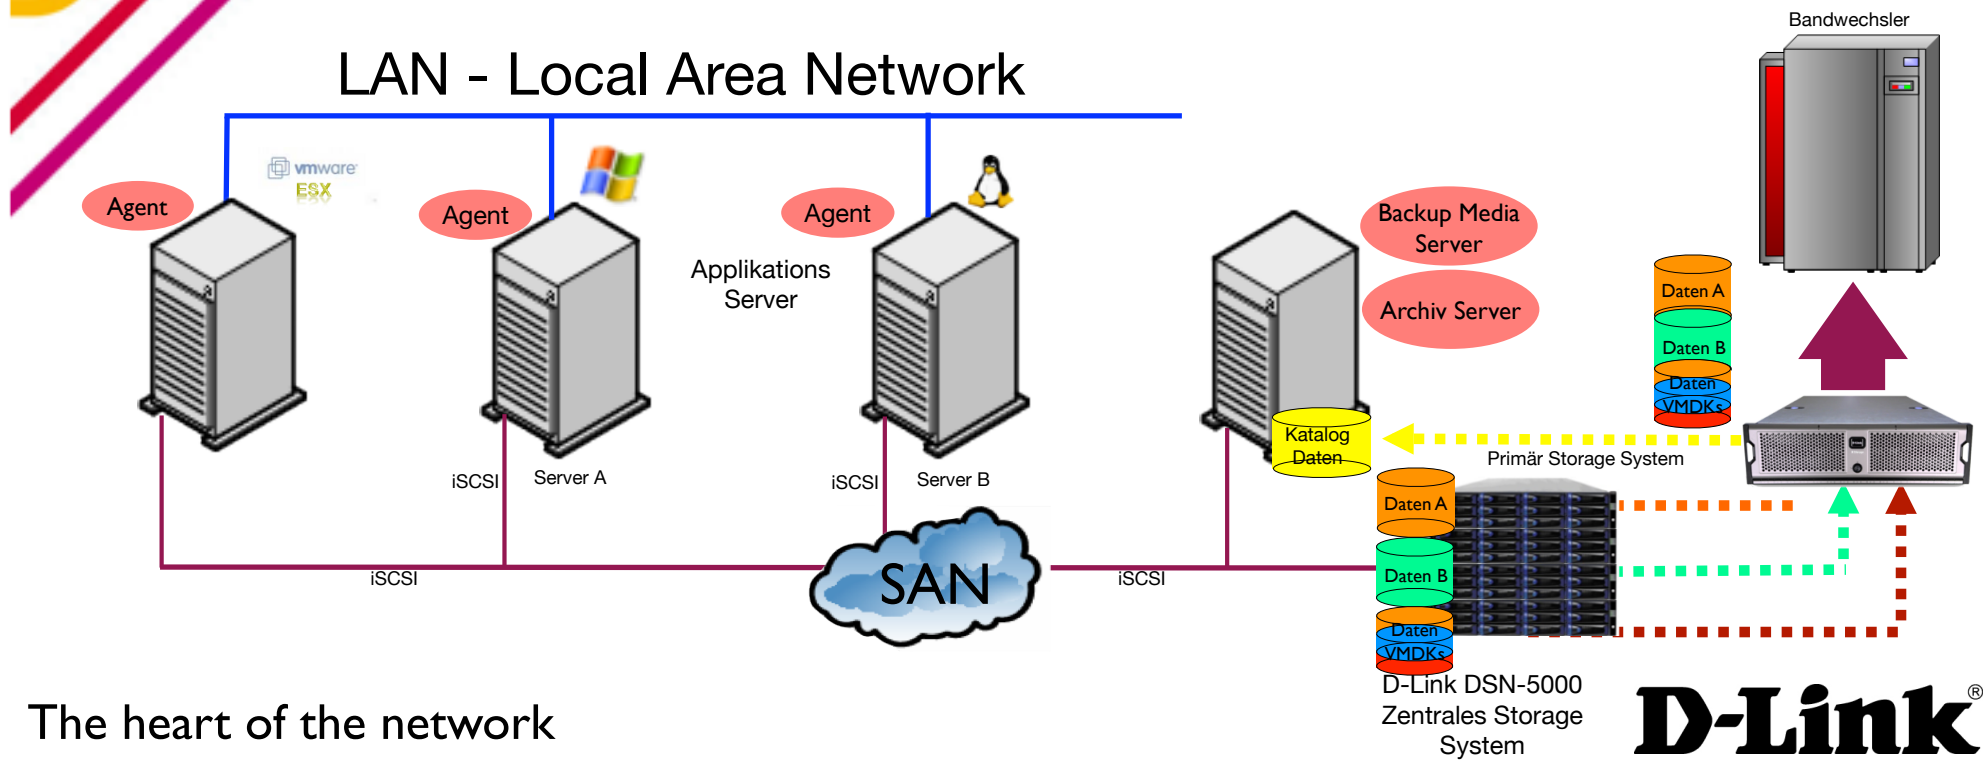

The heart of the network

D-Link[®]

Datensicherung eines Servers

LAN - Local Area Network

The heart of the network

D-Link®

Datensicherung mehrerer Server

LAN - Local Area Network

The heart of the network

D-Link®

Datensicherung im LAN

The heart of the network

D-Link[®]

Datensicherung im LAN auf NAS

The heart of the network

D-Link[®]

Datensicherung im SAN

The heart of the network

D-Link[®]

Backup to Disk im SAN

Tiered Storage - HSM

The heart of the network

D-Link®

A decorative graphic consisting of several horizontal lines in various colors (blue, green, yellow, red, magenta) that curve downwards from the left side of the slide and then continue as straight horizontal lines across the top. The title 'Vorteile: Tiered Storage' is positioned to the right of the top part of these lines.

The heart of the network

D-Link[®]

D-Link xStack SAN Familie

The heart of the network

Performance, Skalierbarkeit, Flexibilität und mehr
D-Link[®]

xStack Storage SAN Family

Mittelstand

Kleine + Mittlere Unternehmen