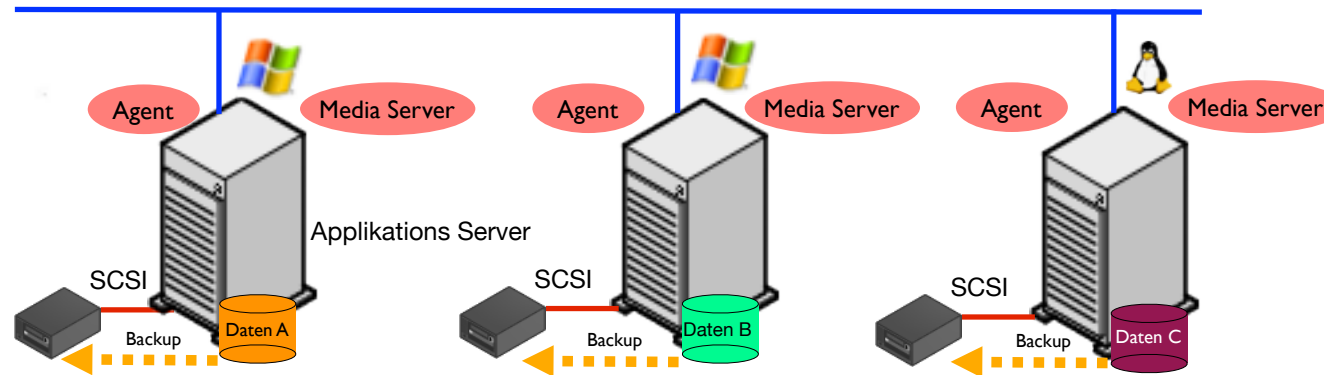

The heart of the network

D-Link[®]

Datensicherung eines Servers

LAN - Local Area Network

The heart of the network

D-Link®

Datensicherung mehrerer Server

LAN - Local Area Network

The heart of the network

D-Link®

Datensicherung im LAN

The heart of the network

D-Link[®]

Datensicherung im LAN auf NAS

The heart of the network

D-Link[®]

Datensicherung im SAN

The heart of the network

D-Link[®]

Backup to Disk im SAN

Tiered Storage - HSM

The heart of the network

D-Link®

A decorative graphic consisting of several horizontal lines in various colors (blue, green, yellow, red, magenta) that curve downwards from the left side of the slide and then continue as straight horizontal lines across the top. The title 'Vorteile: Tiered Storage' is positioned to the right of the top part of these lines.