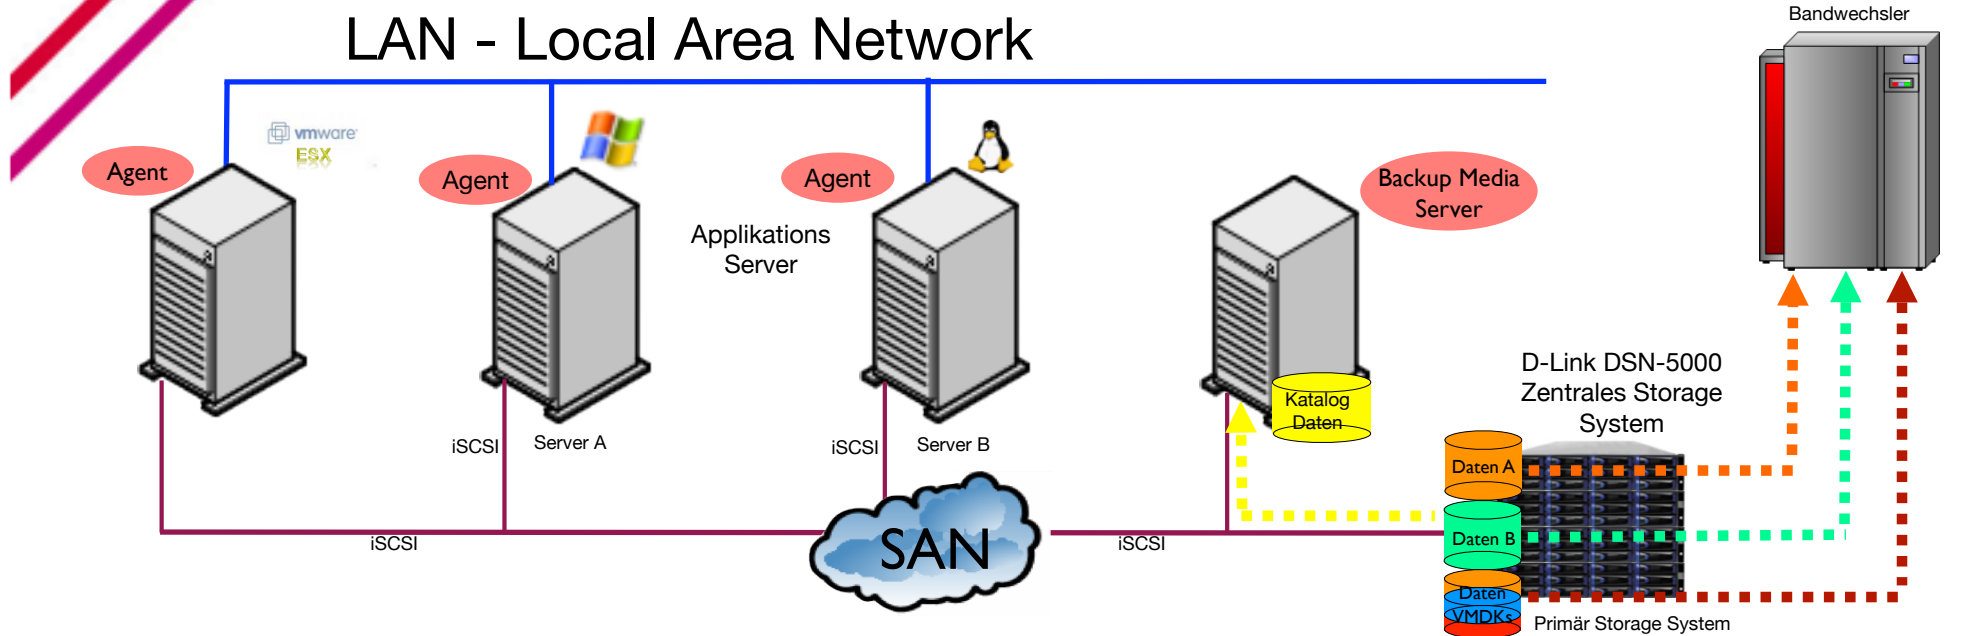

The heart of the network

D-Link[®]

Datensicherung eines Servers

LAN - Local Area Network

The heart of the network

D-Link®

Datensicherung mehrerer Server

LAN - Local Area Network

The heart of the network

D-Link®

Datensicherung im LAN

The heart of the network

D-Link[®]

Datensicherung im LAN auf NAS

The heart of the network

D-Link[®]

Datensicherung im SAN

The heart of the network

D-Link[®]

Backup to Disk im SAN

Tiered Storage - HSM

The heart of the network

D-Link®

A decorative graphic consisting of several horizontal lines in various colors (blue, green, yellow, red, magenta) that curve downwards from the left side of the slide and then continue as straight horizontal lines across the top. The title 'Vorteile: Tiered Storage' is positioned to the right of the top part of these lines.

The heart of the network

D-Link[®]

D-Link xStack SAN Familie

The heart of the network

Performance, Skalierbarkeit, Flexibilität und mehr
D-Link[®]

xStack Storage SAN Family

Mittelstand

Kleine + Mittlere Unternehmen