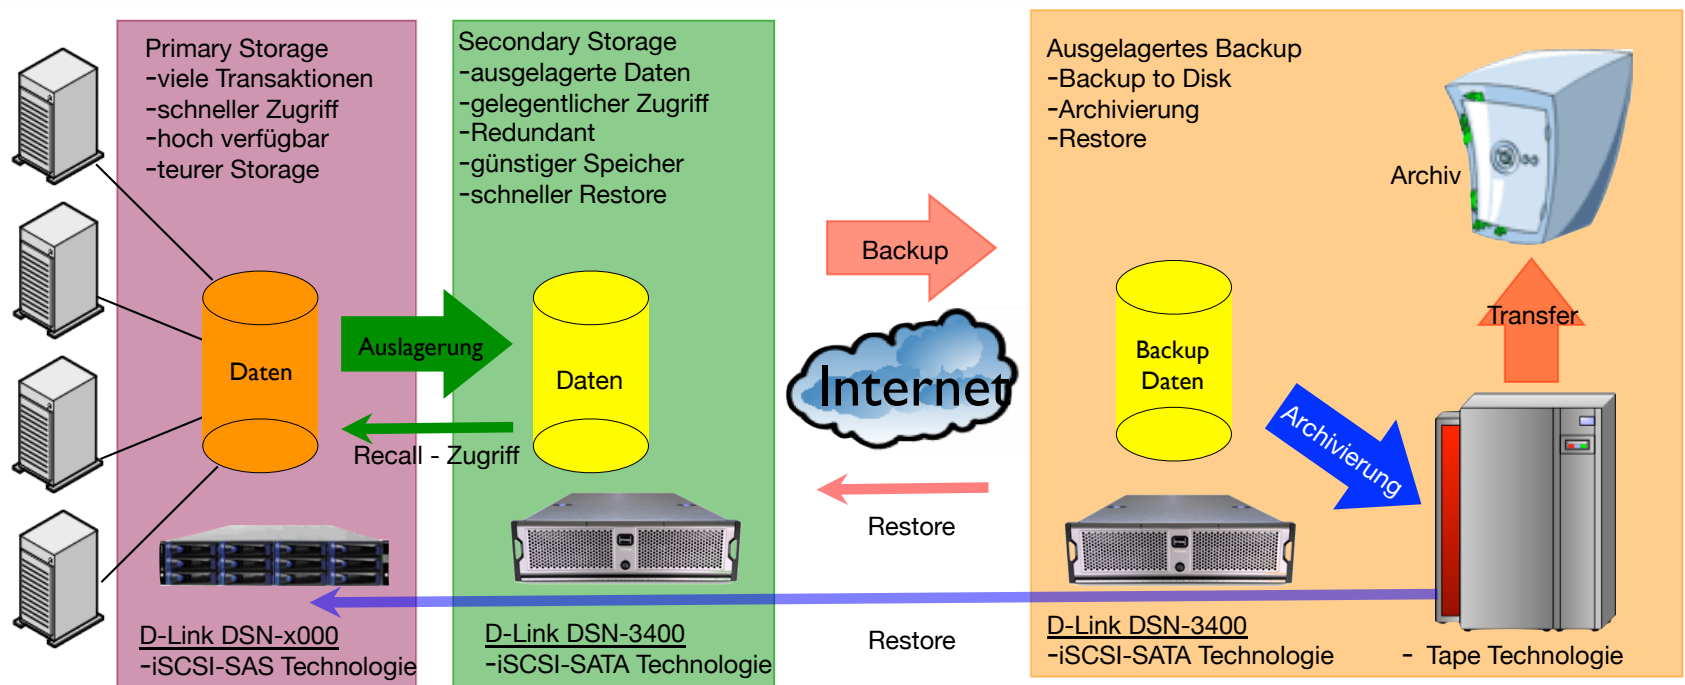

The heart of the network

D-Link[®]

Datensicherung eines Servers

LAN - Local Area Network

The heart of the network

D-Link®

Datensicherung mehrerer Server

LAN - Local Area Network

The heart of the network

D-Link®

Datensicherung im LAN

The heart of the network

D-Link[®]

Datensicherung im LAN auf NAS

The heart of the network

D-Link[®]

Datensicherung im SAN

The heart of the network

D-Link[®]

Backup to Disk im SAN

Tiered Storage - HSM

The heart of the network

D-Link®

A decorative graphic consisting of several horizontal lines in various colors (blue, green, yellow, red, magenta) that curve downwards from the left side of the slide and then continue as straight horizontal lines across the top. The title 'Vorteile: Tiered Storage' is positioned to the right of the top part of these lines.

The heart of the network

D-Link[®]

D-Link xStack SAN Familie

The heart of the network

Performance, Skalierbarkeit, Flexibilität und mehr
D-Link[®]

xStack Storage SAN Family

Mittelstand

Kleine + Mittlere Unternehmen