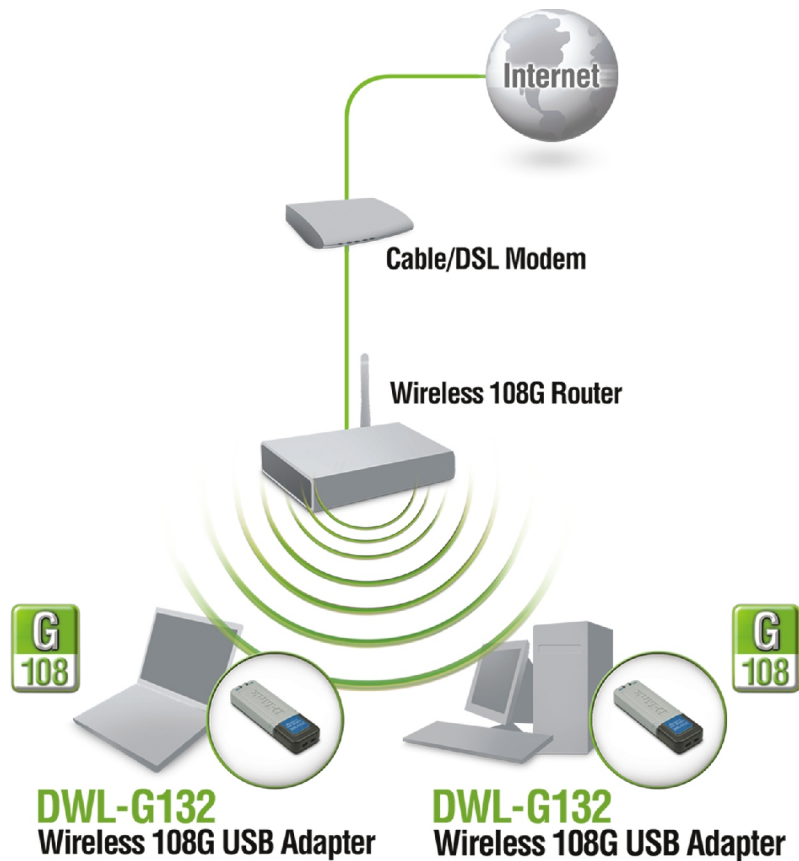

802.11g Wireless USB Adapter

D-Link Worldwide Offices

U.S.A	TEL: 1-800-326-1688	FAX: 1-866-743-4905	Luxemburg	TEL: 32-(0)2-517-7111	FAX: 32-(0)2-517-6500
Canada	TEL: 1-905-8295033	FAX: 1-905-8295223	Poland	TEL: 48-(0)-22-583-92-75	FAX: 48-(0)-22-583-92-76
Europe (U. K.)	TEL: 44-20-8731-5555	FAX: 44-20-8731-5511	Hungary	TEL: 36-(0)-1-461-30-00	FAX: 36-(0)-1-461-30-09
Germany	TEL: 49-6196-77990	FAX: 49-6196-7799300	Singapore	TEL: 65-6774-6233	FAX: 65-6774-6322
France	TEL: 33-1-30238688	FAX: 33-1-30238689	Australia	TEL: 61-2-8899-1800	FAX: 61-2-8899-1868
Netherlands	TEL: 31-10-282-1445	FAX: 31-10-282-1331	India	TEL: 91-022-26526696	FAX: 91-022-26528914
Belgium	TEL: 32(0)2-517-7111	FAX: 32(0)2-517-6500	Middle East (Dubai)	TEL: 971-4-3916480	FAX: 971-4-3908881
Italy	TEL: 39-02-2900-0676	FAX: 39-02-2900-1723	Turkey	TEL: 90-212-289-56-59	FAX: 90-212-289-76-06
Sweden	TEL: 46-(0)8564-61900	FAX: 46-(0)8564-61901	Egypt	TEL: 202-414-4295	FAX: 202-415-6704
Denmark	TEL: 45-43-969040	FAX: 45-43-424347	Israel	TEL: 972-9-9715700	FAX: 972-9-9715601
Norway	TEL: 47-99-300-100	FAX: 47-22-309580	LatinAmerica	TEL: 56-2-232-3185	FAX: 56-2-232-0923
Finland	TEL: 358-9-2707 5080	FAX: 358-9-2707-5081	Brazil	TEL: 55-11-218-59300	FAX: 55-11-218-59322
Spain	TEL: 34-93-4090770	FAX: 34-93-4910795	South Africa	TEL: 27-12-665-2165	FAX: 27-12-665-2186
Portugal	TEL: 351-21-8688493		Russia	TEL: 7-095-744-0099	FAX: 7-095-744-0099 #350
Czech Republic	TEL: 420-(603)-276-589		China	TEL: 86-10-58635800	FAX: 86-10-58635799
Switzerland	TEL: 41-(0)-1-832-11-00	FAX: 41(0)-1-832-11-01	Taiwan	TEL: 886-2-2910-2626	FAX: 886-2-2910-1515
Greece	TEL: 30-210-9914 512	FAX: 30-210-9916902	Headquarters	TEL: 886-2-2916-1600	FAX: 886-2-2914-6299