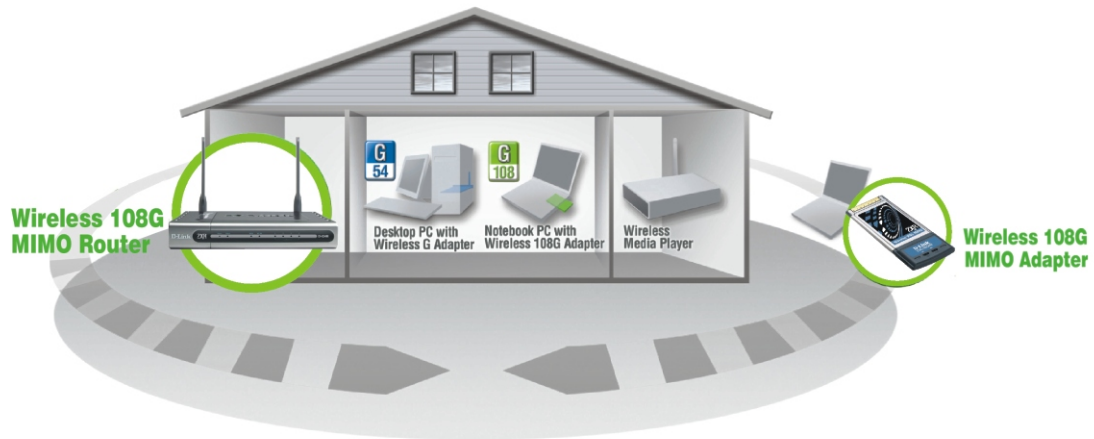

■ Better Coverage *

Faster Speeds at Farther Distances Than Basic 802.11g

D-Link Wireless 108G MIMO features Smart Antenna Technology to reduce "dead" spots and distribute strong wireless signals across farther distances with enough bandwidth to stream multimedia content and transfer large files at phenomenal rates.

* Up to 108Mbps when operating with other wireless 108G MIMO and AirPlusXtremeG products, up to 8x signal range when operating with other wireless 108G MIMO products.

D-Link Worldwide Offices

U.S.A.	TEL: 1-800-326-1688	FAX: 1-866-743-4905	Luxemburg	TEL: 32-(0)2-517-7111	FAX: 32-(0)2-517-6500
Canada	TEL: 1-905-8295033	FAX: 1-905-8295223	Poland	TEL: 48-(0)-22-583-92-75	FAX: 48-(0)-22-583-92-76
Europe (U. K.)	TEL: 44-20-8731-5555	FAX: 44-20-8731-5511	Hungary	TEL: 36-(0)-1-461-30-00	FAX: 36-(0)-1-461-30-09
Germany	TEL: 49-6196-77990	FAX: 49-6196-7799300	Singapore	TEL: 65-6774-6233	FAX: 65-6774-6322
France	TEL: 33-1-30238688	FAX: 33-1-30238689	Australia	TEL: 61-2-8899-1800	FAX: 61-2-8899-1868
Netherlands	TEL: 31-10-282-1445	FAX: 31-10-282-1331	India	TEL: 91-022-26526696	FAX: 91-022-26528914
Belgium	TEL: 32(0)2-517-7111	FAX: 32(0)2-517-6500	Middle East (Dubai)	TEL: 971-4-3916480	FAX: 971-4-3908881
Italy	TEL: 39-02-2900-0676	FAX: 39-02-2900-1723	Turkey	TEL: 90-212-289-56-59	FAX: 90-212-289-76-06
Sweden	TEL: 46-(0)8564-61900	FAX: 46-(0)8564-61901	Egypt	TEL: 202-414-4295	FAX: 202-415-6704
Denmark	TEL: 45-43-969040	FAX: 45-43-424347	Israel	TEL: 972-9-9715700	FAX: 972-9-9715601
Norway	TEL: 47-99-300-100	FAX: 47-22-309580	LatinAmerica	TEL: 56-2-232-3185	FAX: 56-2-232-0923
Finland	TEL: 358-9-2707 5080	FAX: 358-9-2707-5081	Brazil	TEL: 55-11-218-59300	FAX: 55-11-218-59322
Spain	TEL: 34-93-4090770	FAX: 34-93-4910795	South Africa	TEL: 27-12-665-2165	FAX: 27-12-665-2186
Portugal	TEL: 351-21-8688493		Russia	TEL: 7-095-744-0099	FAX: 7-095-744-0099 #350
Czech Republic	TEL: 420-(603)-276-589		China	TEL: 86-10-58635800	FAX: 86-10-58635799
Switzerland	TEL: 41-(0)-1-832-11-00	FAX: 41(0)-1-832-11-01	Taiwan	TEL: 886-2-2910-2626	FAX: 886-2-2910-1515
Greece	TEL: 30-210-9914 512	FAX: 30-210-9916902	Headquarters	TEL: 886-2-2916-1600	FAX: 886-2-2914-6299

Rev. 01 (June 2005)

D-Link is a registered trademark and Smart Antenna and AirPlusXtremeG are trademarks of D-Link Corporation/D-Link System Inc. All other trademarks belong to their proprietors.