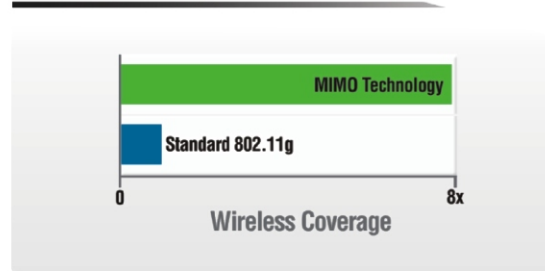

■ Better Coverage *

Faster Speeds at Farther Distances Than Basic 802.11g

D-Link Wireless 108G MIMO features Smart Antenna Technology to reduce "dead" spots and distribute strong wireless signals across farther distances with enough bandwidth to stream multimedia content and transfer large files at phenomenal rates.

* Up to 108Mbps when operating with other wireless 108G MIMO and AirPlusXtremeG products, up to 8x signal range when operating with other wireless 108G MIMO products.

D-Link Worldwide Offices

U.S.A.	TEL: 1-800-326-1688	FAX: 1-866-743-4905	Luxemburg	TEL: 32-(0)2-517-7111	FAX: 32-(0)2-517-6500
Canada	TEL: 1-905-8295033	FAX: 1-905-8295223	Poland	TEL: 48-(0)-22-583-92-75	FAX: 48-(0)-22-583-92-76
Europe (U. K.)	TEL: 44-20-8731-5555	FAX: 44-20-8731-5511	Hungary	TEL: 36-(0)-1-461-30-00	FAX: 36-(0)-1-461-30-09
Germany	TEL: 49-6196-77990	FAX: 49-6196-7799300	Singapore	TEL: 65-6774-6233	FAX: 65-6774-6322
France	TEL: 33-1-30238688	FAX: 33-1-30238689	Australia	TEL: 61-2-8899-1800	FAX: 61-2-8899-1868
Netherlands	TEL: 31-10-282-1445	FAX: 31-10-282-1331	India	TEL: 91-022-26526696	FAX: 91-022-26528914
Belgium	TEL: 32(0)2-517-7111	FAX: 32(0)2-517-6500	Middle East (Dubai)	TEL: 971-4-3916480	FAX: 971-4-3908881
Italy	TEL: 39-02-2900-0676	FAX: 39-02-2900-1723	Turkey	TEL: 90-212-289-56-59	FAX: 90-212-289-76-06
Sweden	TEL: 46-(0)8564-61900	FAX: 46-(0)8564-61901	Egypt	TEL: 202-414-4295	FAX: 202-415-6704
Denmark	TEL: 45-43-969040	FAX: 45-43-424347	Israel	TEL: 972-9-9715700	FAX: 972-9-9715601
Norway	TEL: 47-99-300-100	FAX: 47-22-309580	LatinAmerica	TEL: 56-2-232-3185	FAX: 56-2-232-0923
Finland	TEL: 358-9-2707 5080	FAX: 358-9-2707-5081	Brazil	TEL: 55-11-218-59300	FAX: 55-11-218-59322
Spain	TEL: 34-93-4090770	FAX: 34-93-4910795	South Africa	TEL: 27-12-665-2165	FAX: 27-12-665-2186
Portugal	TEL: 351-21-8688493		Russia	TEL: 7-095-744-0099	FAX: 7-095-744-0099 #350
Czech Republic	TEL: 420-(603)-276-589		China	TEL: 86-10-58635800	FAX: 86-10-58635799
Switzerland	TEL: 41-(0)-1-832-11-00	FAX: 41(0)-1-832-11-01	Taiwan	TEL: 886-2-2910-2626	FAX: 886-2-2910-1515
Greece	TEL: 30-210-9914 512	FAX: 30-210-9916902	Headquarters	TEL: 886-2-2916-1600	FAX: 886-2-2914-6299

Rev. 01 (June 2005)

D-Link is a registered trademark and Smart Antenna and AirPlusXtremeG are trademarks of D-Link Corporation/D-Link System Inc. All other trademarks belong to their proprietors.