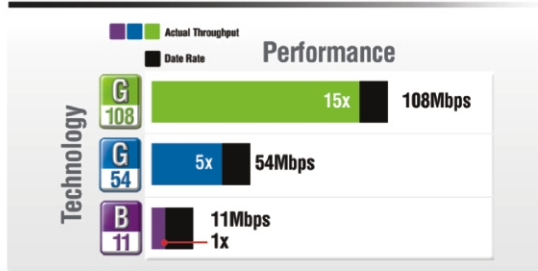

- FCC Class B
- CE

Wireless 108G MIMO (Multiple Input, Multiple Output)

RF Signals Transferred Through Multiple Input/Output for Increased Throughput and Reliability

Wireless 108G MIMO Router

■ Faster Speeds *