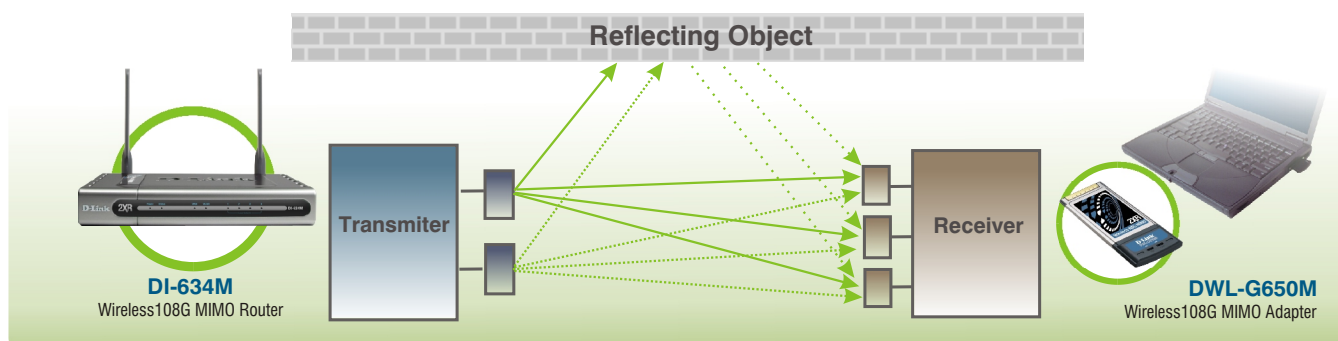

Wireless Security

- 64/128-bit WEP data encryption
- WPA-PSK (Pre-Shared Key)

Modulation Technology

- Orthogonal Frequency Division Multiplexing (OFDM)
- Complementary Code Keying (CCK)

Receiver Sensitivity

- 54Mbps OFDM, 10% PER: -71dBm
- 48Mbps OFDM, 10% PER: -71dBm
- 36Mbps OFDM, 10% PER: -78dBm
- 24Mbps OFDM, 10% PER: -82dBm
- 18Mbps OFDM, 10% PER: -85dBm
- 12Mbps OFDM, 10% PER: -87dBm
- 11Mbps CCK, 8% PER: -85dBm
- 9Mbps OFDM, 10% PER: -90dBm
- 6Mbps OFDM, 10% PER: -91dBm
- 5.5Mbps CCK, 8% PER: -88dBm
- 2Mbps QPSK, 8% PER: -89dBm
- 1Mbps BPSK, 8% PER: -92dBm

Wireless Transmit Power

15dBm +/- 2dB

Antennas

- Dual 2dBi internal omni-directional antennas
- Dual 2dBi non-detachable dipole external antennas

Wireless Operating Range *

- Indoors: Up to 100 m (328 ft)
- Outdoors: Up to 400 m (1312 ft)

VPN Pass Through/Multi-Sessions

- PPTP
- IPSec

Device Management

- Web-Based: Internet Explorer v6 or later; Netscape Navigator v7 or later; or other Java-enabled browsers
- DHCP Server and Client

Diagnostic LEDs

- Power
- Status
- LAN (10/100Mbps)
- WLAN
- WAN

Physical & Environmental

Power Input

DC 5V, 3A

Power Supply

Through external power adapter

Dimensions

192 (L) x 118 (W) x 31 (H) mm
(7.56 x 4.65 x 1.22 inches)

Weight

0.3 kg (10.8 oz.)

Operating Temperature

0° to 55°C (32° to 131°F)

Operating Humidity

95% maximum (non-condensing)

Emissions

- FCC Class B
- CE

Wireless 108G MIMO (Multiple Input, Multiple Output)

RF Signals Transferred Through Multiple Input/Output for Increased Throughput and Reliability