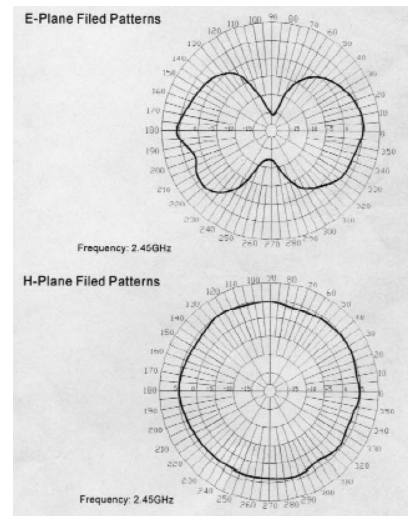

Technical Specifications

FREQUENCY

2.4~2.5 GHz

IMPEDANCE

50 Ohms nominal

VSWR

≤2.0

GAIN

5 dBi

Radiation

Omni

Polarization

Vertical

Standard Connector

SMA Reverse

Antenna Cover

Polyurethane

Swivel Mechanism

Polycarbonate

Color

Black

Operating Temperature

-20°C~+65°C

Storage Temperature Range

-30°C~+75°C

Wireless LAN

Ordering Information

DWL-50AT

5dBi Gain Dipole Antenna

D-Link®

Specifications subject to change without prior notice.
D-Link is a registered trademark of D-Link Corporation/D-Link System Inc. All other trademarks belong to their proprietors.

RECYCLABLE

Rev.01 (Dec. 2001)
Printed in Taiwan