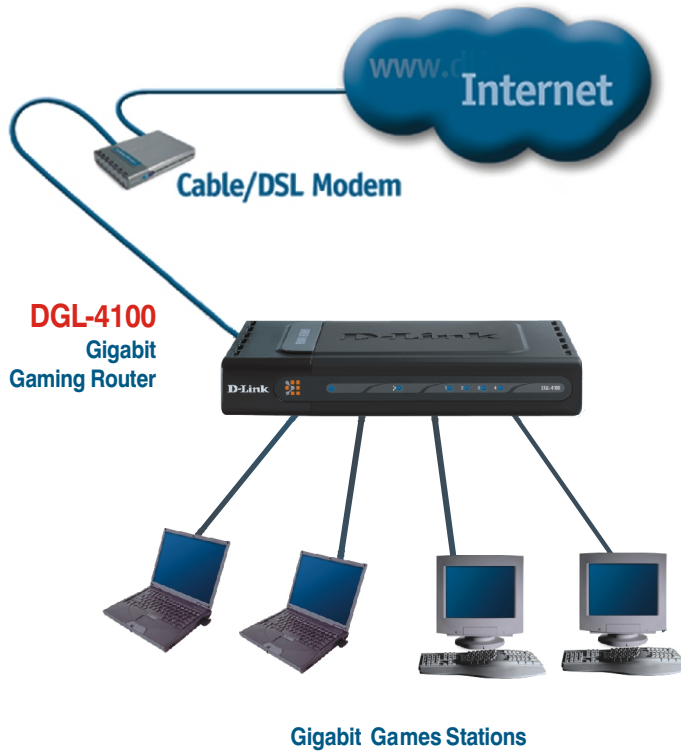

*Powerful Hardware.* The DGL-4100 Gigabit Gaming Router's hardware is designed for game intimidation. A high-performance CPU supports thousands of concurrent connections for P2P applications and multi-player interactivity and enables multi-tasking between other applications without degradation in game connection. One Fast Ethernet 10/100Mbps WAN port connects the router to broadband Internet, and 4 Gigabit LAN ports provide bottleneck-free bandwidth to game stations.

### Package Contents

- DGL-4100 Gigabit Gaming Router
- Cat. 5 Ethernet cable
- External power adapter
- Mounting kit
- Vertical stand
- CD-ROM with User's Manual
- Quick Installation Guide

**Gigabit Gaming Router**